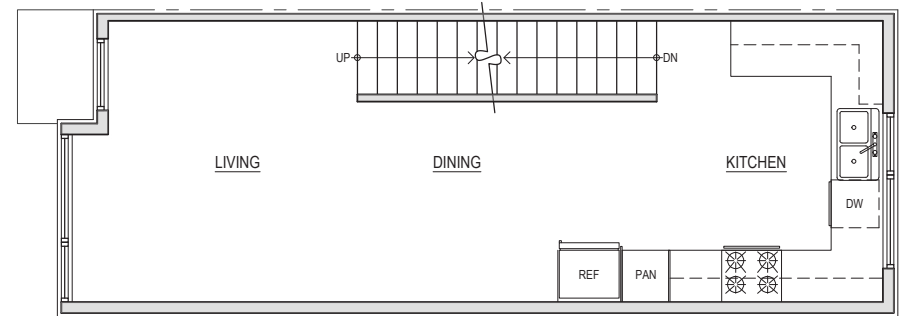

2326 B

Level 1

Level 2

Level 3

Rooftop

2324-2326 Yale Ave E, Seattle, WA 98102  
1,397 SF | 2 Beds | 1.75 Baths

Floor plans are provided for illustrative and general informational purposes only. In a continuing effort to improve our products and designs, final construction elevations, square footages, floor plan layouts and/or materials and colors may vary. Buyer to verify all information to their own satisfaction.