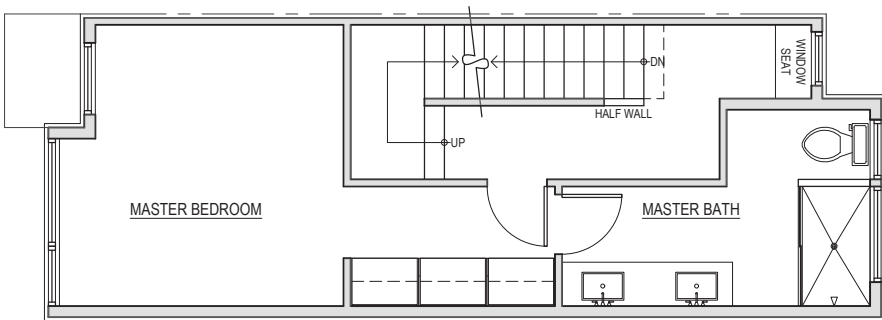

2326 B

Level 1

Level 2

Level 3

Rooftop

2324-2326 Yale Ave E, Seattle, WA 98102  
1,397 SF | 2 Beds | 1.75 Baths

Floor plans are provided for illustrative and general informational purposes only. In a continuing effort to improve our products and designs, final construction elevations, square footages, floor plan layouts and/or materials and colors may vary. Buyer to verify all information to their own satisfaction.