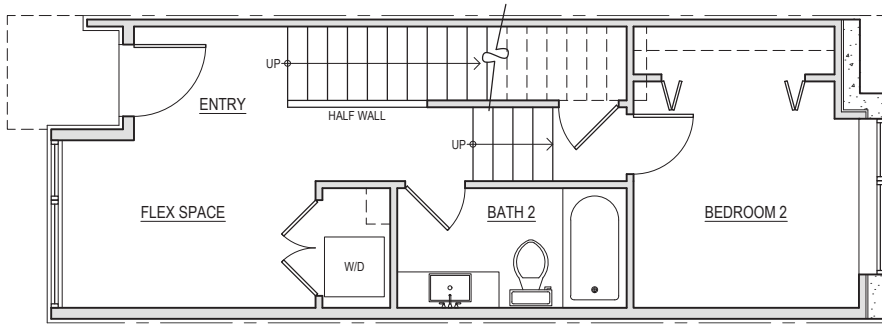

2326 B

Level 1

Level 2

Level 3

Rooftop

2324-2326 Yale Ave E, Seattle, WA 98102  
1,397 SF | 2 Beds | 1.75 Baths

Floor plans are provided for illustrative and general informational purposes only. In a continuing effort to improve our products and designs, final construction elevations, square footages, floor plan layouts and/or materials and colors may vary. Buyer to verify all information to their own satisfaction.