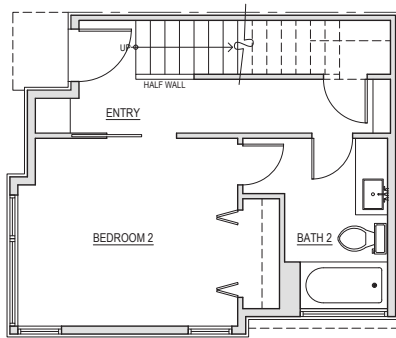

2326 A

Level 1

Level 2

Level 3

Rooftop

2324-2326 Yale Ave E, Seattle, WA 98102
1,235 SF | 2 Beds | 1.75 Baths

 Floor plans are provided for illustrative and general informational purposes only. In a continuing effort to improve our products and designs, final construction elevations, square footages, floor plan layouts and/or materials and colors may vary. Buyer to verify all information to their own satisfaction.