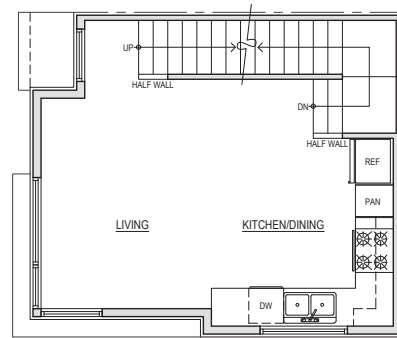

2326 A

Level 1

Level 2

Level 3

Rooftop

2324-2326 Yale Ave E, Seattle, WA 98102
1,235 SF | 2 Beds | 1.75 Baths

 Floor plans are provided for illustrative and general informational purposes only. In a continuing effort to improve our products and designs, final construction elevations, square footages, floor plan layouts and/or materials and colors may vary. Buyer to verify all information to their own satisfaction.