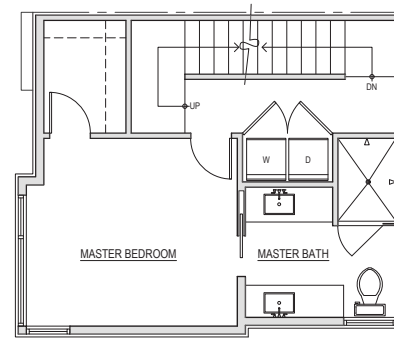

2326 A

Level 1

Level 2

Level 3

Rooftop

2324-2326 Yale Ave E, Seattle, WA 98102
1,235 SF | 2 Beds | 1.75 Baths

 Floor plans are provided for illustrative and general informational purposes only. In a continuing effort to improve our products and designs, final construction elevations, square footages, floor plan layouts and/or materials and colors may vary. Buyer to verify all information to their own satisfaction.