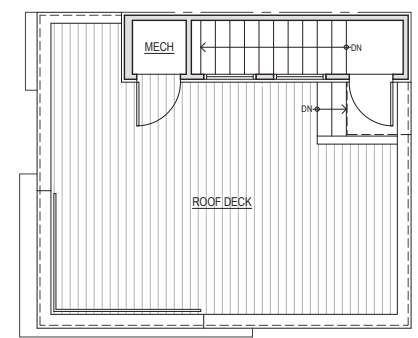

2326 A

Level 1

Level 2

Level 3

Rooftop

2324-2326 Yale Ave E, Seattle, WA 98102
1,235 SF | 2 Beds | 1.75 Baths

 Floor plans are provided for illustrative and general informational purposes only. In a continuing effort to improve our products and designs, final construction elevations, square footages, floor plan layouts and/or materials and colors may vary. Buyer to verify all information to their own satisfaction.