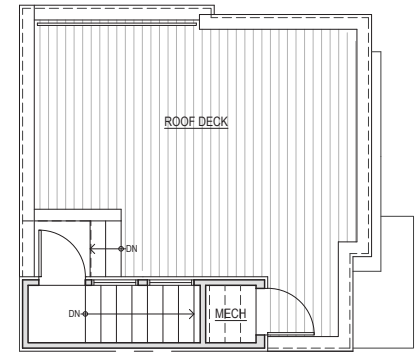

2326 E

Level 1

Level 2

Level 3

Rooftop

2324-2326 Yale Ave E, Seattle, WA 98102
1,097 SF | 2 Beds | 1.75 Baths

Floor plans are provided for illustrative and general informational purposes only. In a continuing effort to improve our products and designs, final construction elevations, square footages, floor plan layouts and/or materials and colors may vary. Buyer to verify all information to their own satisfaction.