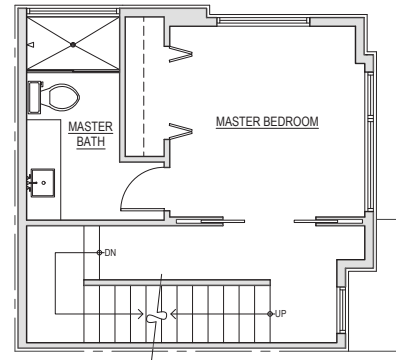

2326 E

Level 1

Level 2

Level 3

Rooftop

2324-2326 Yale Ave E, Seattle, WA 98102
1,097 SF | 2 Beds | 1.75 Baths

Floor plans are provided for illustrative and general informational purposes only. In a continuing effort to improve our products and designs, final construction elevations, square footages, floor plan layouts and/or materials and colors may vary. Buyer to verify all information to their own satisfaction.

Habitat for the Modern Life Form.