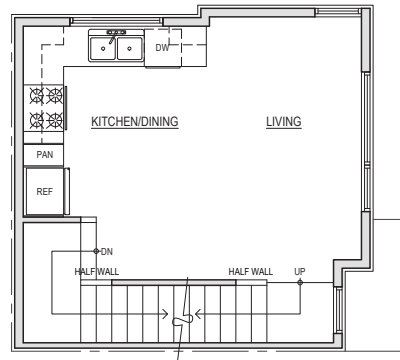

2326 E

Level 1

Level 2

Level 3

Rooftop

2324-2326 Yale Ave E, Seattle, WA 98102
1,097 SF | 2 Beds | 1.75 Baths

Floor plans are provided for illustrative and general informational purposes only. In a continuing effort to improve our products and designs, final construction elevations, square footages, floor plan layouts and/or materials and colors may vary. Buyer to verify all information to their own satisfaction.

Habitat for the Modern Life Form.