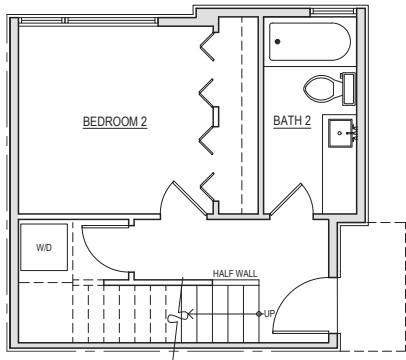

2326 E

Level 1

Level 2

Level 3

Rooftop

2324-2326 Yale Ave E, Seattle, WA 98102
1,097 SF | 2 Beds | 1.75 Baths

Floor plans are provided for illustrative and general informational purposes only. In a continuing effort to improve our products and designs, final construction elevations, square footages, floor plan layouts and/or materials and colors may vary. Buyer to verify all information to their own satisfaction.

Habitat for the Modern Life Form.