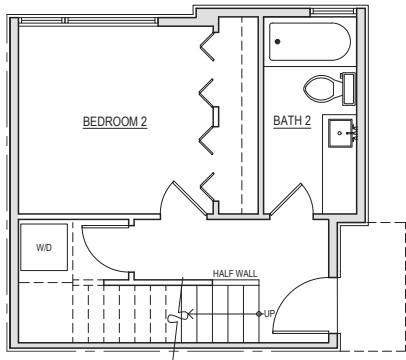

2326 D

Level 1

Level 2

Level 3

Rooftop

2324-2326 Yale Ave E, Seattle, WA 98102
1,097 SF | 2 Beds | 1.75 Baths

Floor plans are provided for illustrative and general informational purposes only. In a continuing effort to improve our products and designs, final construction elevations, square footages, floor plan layouts and/or materials and colors may vary. Buyer to verify all information to their own satisfaction.