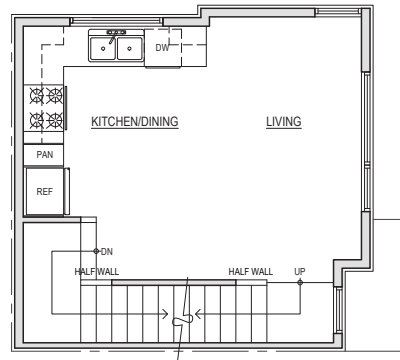

2326 D

Level 1

Level 2

Level 3

Rooftop

2324-2326 Yale Ave E, Seattle, WA 98102
1,097 SF | 2 Beds | 1.75 Baths

Floor plans are provided for illustrative and general informational purposes only. In a continuing effort to improve our products and designs, final construction elevations, square footages, floor plan layouts and/or materials and colors may vary. Buyer to verify all information to their own satisfaction.