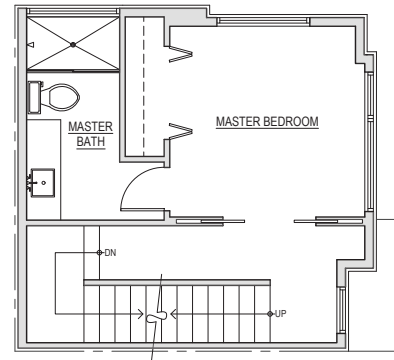

2326 D

Level 1

Level 2

Level 3

Rooftop

2324-2326 Yale Ave E, Seattle, WA 98102
1,097 SF | 2 Beds | 1.75 Baths

Floor plans are provided for illustrative and general informational purposes only. In a continuing effort to improve our products and designs, final construction elevations, square footages, floor plan layouts and/or materials and colors may vary. Buyer to verify all information to their own satisfaction.