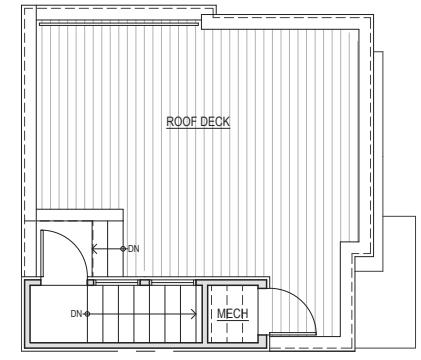

2326 D

Level 1

Level 2

Level 3

Rooftop

2324-2326 Yale Ave E, Seattle, WA 98102
1,097 SF | 2 Beds | 1.75 Baths

Floor plans are provided for illustrative and general informational purposes only. In a continuing effort to improve our products and designs, final construction elevations, square footages, floor plan layouts and/or materials and colors may vary. Buyer to verify all information to their own satisfaction.