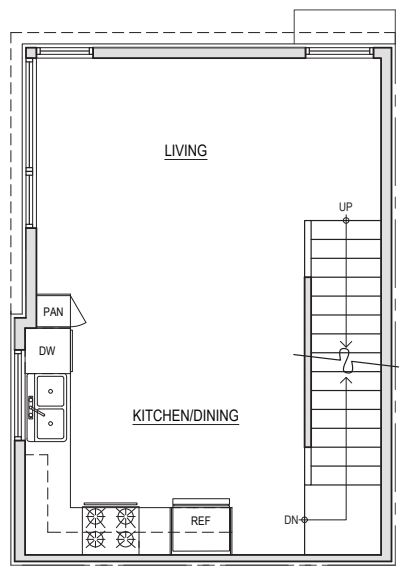

2324 B

Level 1

Level 2

Level 3

Rooftop

2324-2326 Yale Ave E, Seattle, WA 98102
 1,192 SF | 2 Beds | 1.75 Baths

Floor plans are provided for illustrative and general informational purposes only. In a continuing effort to improve our products and designs, final construction elevations, square footages, floor plan layouts and/or materials and colors may vary. Buyer to verify all information to their own satisfaction.

Habitat for the Modern Life Form.