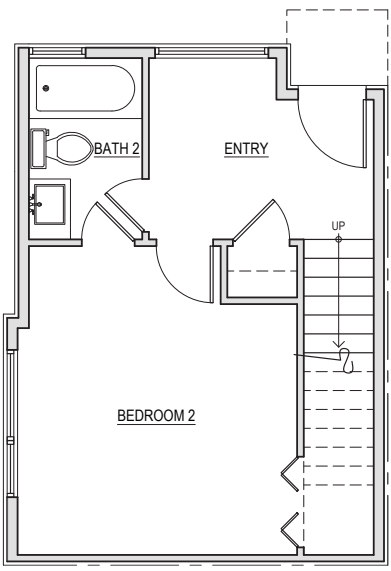

2324 B

Level 1

Level 2

Level 3

Rooftop

2324-2326 Yale Ave E, Seattle, WA 98102
 1,192 SF | 2 Beds | 1.75 Baths

Floor plans are provided for illustrative and general informational purposes only. In a continuing effort to improve our products and designs, final construction elevations, square footages, floor plan layouts and/or materials and colors may vary. Buyer to verify all information to their own satisfaction.

Habitat for the Modern Life Form.