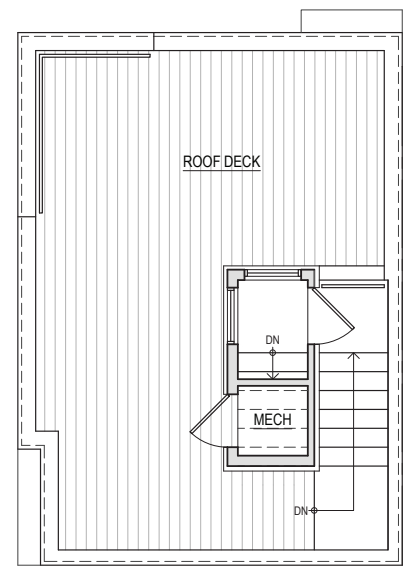

2324 B

Level 1

Level 2

Level 3

Rooftop

2324-2326 Yale Ave E, Seattle, WA 98102
 1,192 SF | 2 Beds | 1.75 Baths

Floor plans are provided for illustrative and general informational purposes only. In a continuing effort to improve our products and designs, final construction elevations, square footages, floor plan layouts and/or materials and colors may vary. Buyer to verify all information to their own satisfaction.