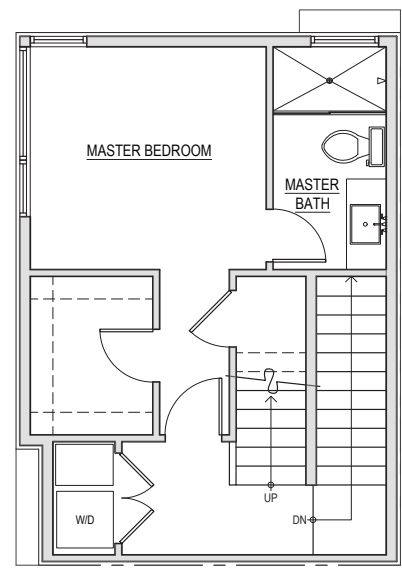

2324 B

Level 1

Level 2

Level 3

Rooftop

2324-2326 Yale Ave E, Seattle, WA 98102
 1,192 SF | 2 Beds | 1.75 Baths

Floor plans are provided for illustrative and general informational purposes only. In a continuing effort to improve our products and designs, final construction elevations, square footages, floor plan layouts and/or materials and colors may vary. Buyer to verify all information to their own satisfaction.

Habitat for the Modern Life Form.