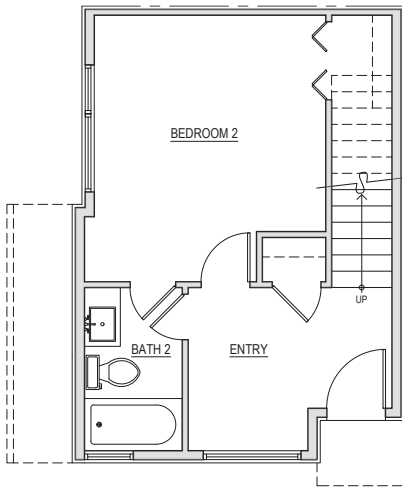

2324 A

Level 1

Level 2

Level 3

Rooftop

2324-2326 Yale Ave E, Seattle, WA 98102
1,176 SF | 2 Beds | 1.75

Floor plans are provided for illustrative and general informational purposes only. In a continuing effort to improve our products and designs, final construction elevations, square footages, floor plan layouts and/or materials and colors may vary. Buyer to verify all information to their own satisfaction.

shelter | HOMES

Habitat for the Modern Life Form.