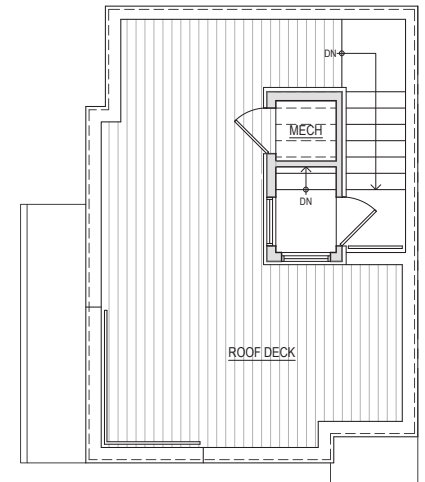

2324 A

Level 1

Level 2

Level 3

Rooftop

2324-2326 Yale Ave E, Seattle, WA 98102
1,176 SF | 2 Beds | 1.75

Floor plans are provided for illustrative and general informational purposes only. In a continuing effort to improve our products and designs, final construction elevations, square footages, floor plan layouts and/or materials and colors may vary. Buyer to verify all information to their own satisfaction.