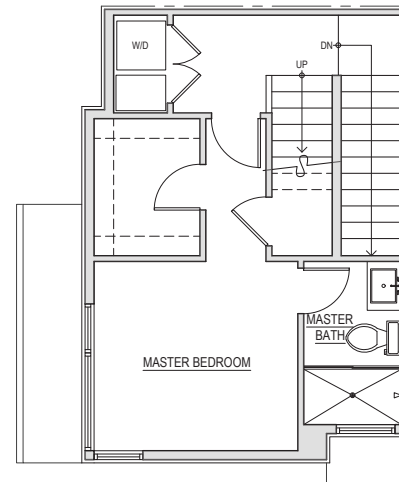

2324 A

Level 1

Level 2

Level 3

Rooftop

2324-2326 Yale Ave E, Seattle, WA 98102
1,176 SF | 2 Beds | 1.75

Floor plans are provided for illustrative and general informational purposes only. In a continuing effort to improve our products and designs, final construction elevations, square footages, floor plan layouts and/or materials and colors may vary. Buyer to verify all information to their own satisfaction.

shelter | HOMES

Habitat for the Modern Life Form.