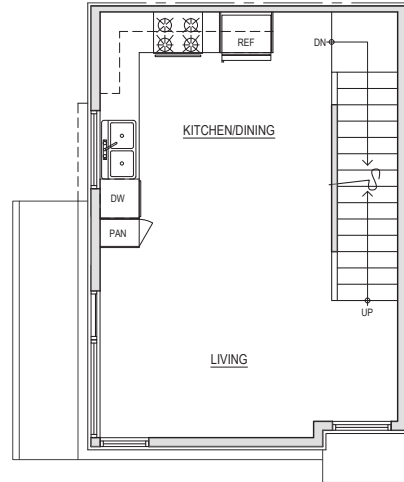

2324 A

Level 1

Level 2

Level 3

Rooftop

2324-2326 Yale Ave E, Seattle, WA 98102
1,176 SF | 2 Beds | 1.75

Floor plans are provided for illustrative and general informational purposes only. In a continuing effort to improve our products and designs, final construction elevations, square footages, floor plan layouts and/or materials and colors may vary. Buyer to verify all information to their own satisfaction.

shelter | HOMES

Habitat for the Modern Life Form.