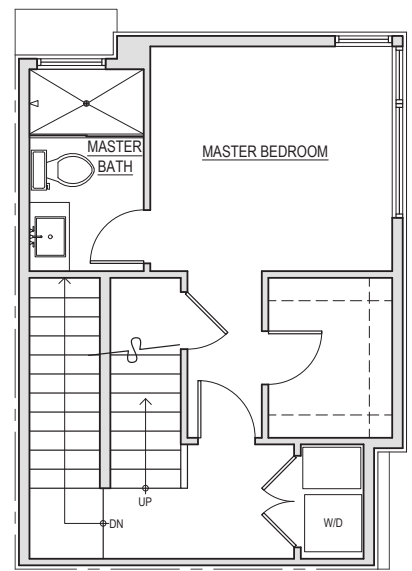

2324 D

Level 1

Level 2

Level 3

Rooftop

2324-2326 Yale Ave E, Seattle, WA 98102  
 1,186 SF | 2 Beds | 1.75 Baths

 Floor plans are provided for illustrative and general informational purposes only. In a continuing effort to improve our products and designs, final construction elevations, square footages, floor plan layouts and/or materials and colors may vary. Buyer to verify all information to their own satisfaction.