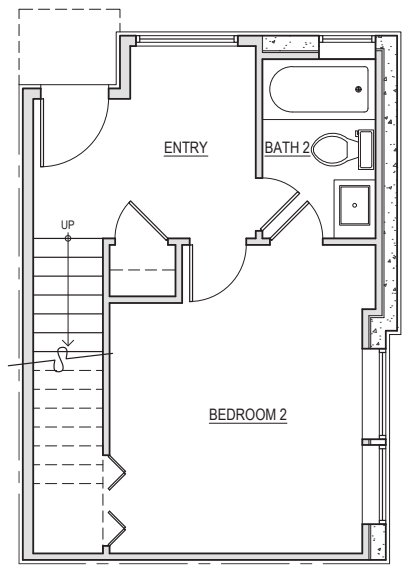

2324 D

Level 1

Level 2

Level 3

Rooftop

2324-2326 Yale Ave E, Seattle, WA 98102  
 1,186 SF | 2 Beds | 1.75 Baths

 Floor plans are provided for illustrative and general informational purposes only. In a continuing effort to improve our products and designs, final construction elevations, square footages, floor plan layouts and/or materials and colors may vary. Buyer to verify all information to their own satisfaction.