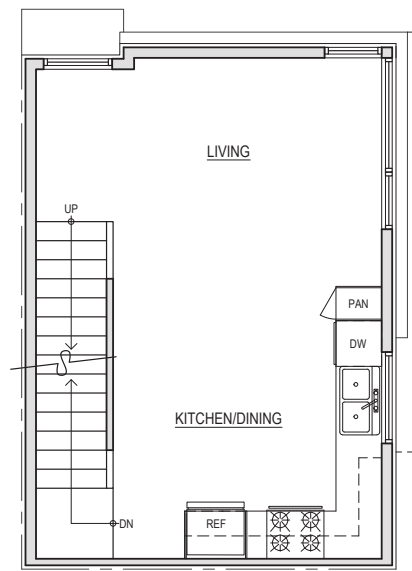

2324 D

Level 1

Level 2

Level 3

Rooftop

2324-2326 Yale Ave E, Seattle, WA 98102  
 1,186 SF | 2 Beds | 1.75 Baths

 Floor plans are provided for illustrative and general informational purposes only. In a continuing effort to improve our products and designs, final construction elevations, square footages, floor plan layouts and/or materials and colors may vary. Buyer to verify all information to their own satisfaction.