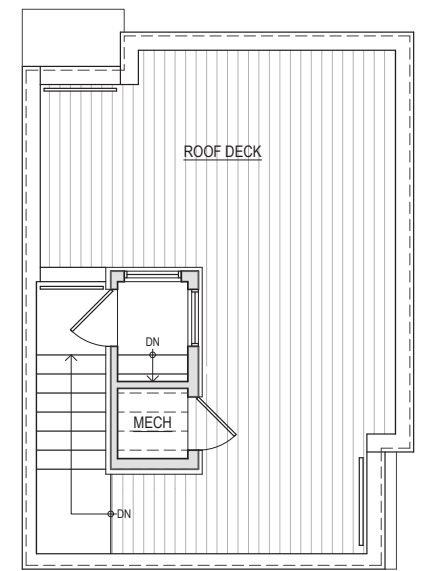

2324 D

Level 1

Level 2

Level 3

Rooftop

2324-2326 Yale Ave E, Seattle, WA 98102  
 1,186 SF | 2 Beds | 1.75 Baths

 Floor plans are provided for illustrative and general informational purposes only. In a continuing effort to improve our products and designs, final construction elevations, square footages, floor plan layouts and/or materials and colors may vary. Buyer to verify all information to their own satisfaction.