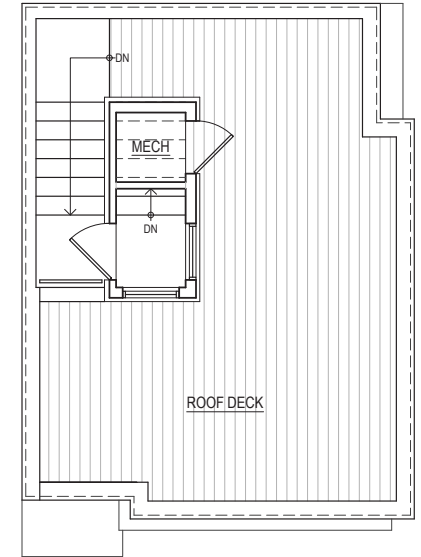

2324 C

Level 1

Level 2

Level 3

Rooftop

2324-2326 Yale Ave E, Seattle, WA 98102
1,183 SF | 2 Beds | 1.75 Baths

Floor plans are provided for illustrative and general informational purposes only. In a continuing effort to improve our products and designs, final construction elevations, square footages, floor plan layouts and/or materials and colors may vary. Buyer to verify all information to their own satisfaction.