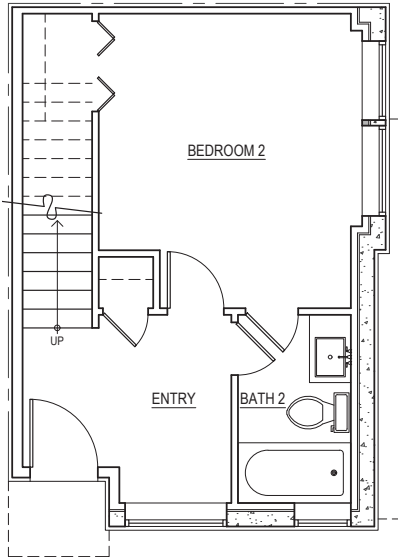

2324 C

Level 1

Level 2

Level 3

Rooftop

2324-2326 Yale Ave E, Seattle, WA 98102
1,183 SF | 2 Beds | 1.75 Baths

Floor plans are provided for illustrative and general informational purposes only. In a continuing effort to improve our products and designs, final construction elevations, square footages, floor plan layouts and/or materials and colors may vary. Buyer to verify all information to their own satisfaction.

Habitat for the Modern Life Form.