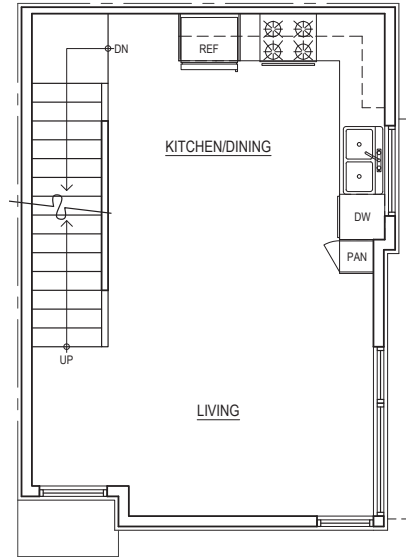

2324 C

Level 1

Level 2

Level 3

Rooftop

2324-2326 Yale Ave E, Seattle, WA 98102
1,183 SF | 2 Beds | 1.75 Baths

Floor plans are provided for illustrative and general informational purposes only. In a continuing effort to improve our products and designs, final construction elevations, square footages, floor plan layouts and/or materials and colors may vary. Buyer to verify all information to their own satisfaction.

Habitat for the Modern Life Form.