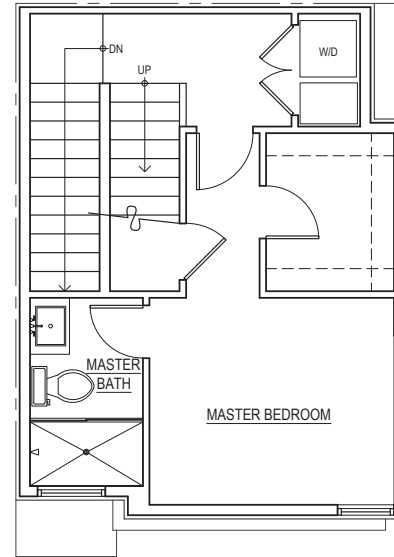

2324 C

Level 1

Level 2

Level 3

Rooftop

2324-2326 Yale Ave E, Seattle, WA 98102
1,183 SF | 2 Beds | 1.75 Baths

Floor plans are provided for illustrative and general informational purposes only. In a continuing effort to improve our products and designs, final construction elevations, square footages, floor plan layouts and/or materials and colors may vary. Buyer to verify all information to their own satisfaction.

Habitat for the Modern Life Form.