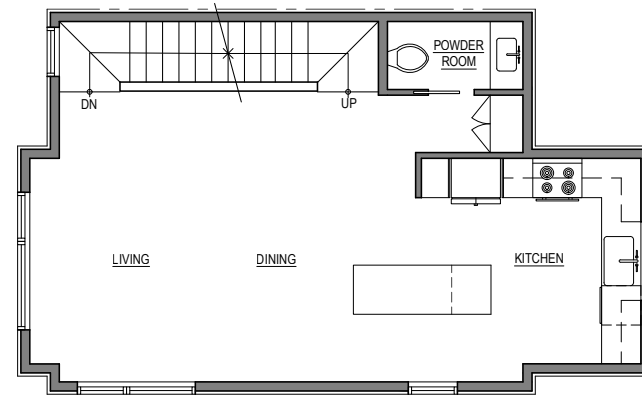

1713 A

Level 1

Level 2

Level 3

Roof Deck

**1713 A 14th Ave, Seattle, WA 98122**  
**1395 sf | 2 beds | 2.25 baths | 1 car garage**