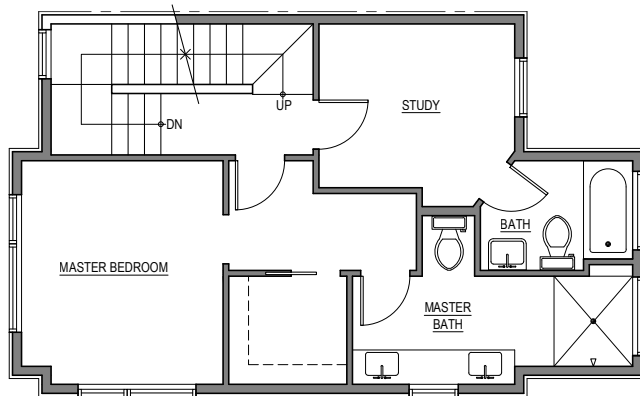

1713 A

Level 1

Level 2

Level 3

Roof Deck

**1713 A 14th Ave, Seattle, WA 98122**  
**1395 sf | 2 beds | 2.25 baths | 1 car garage**