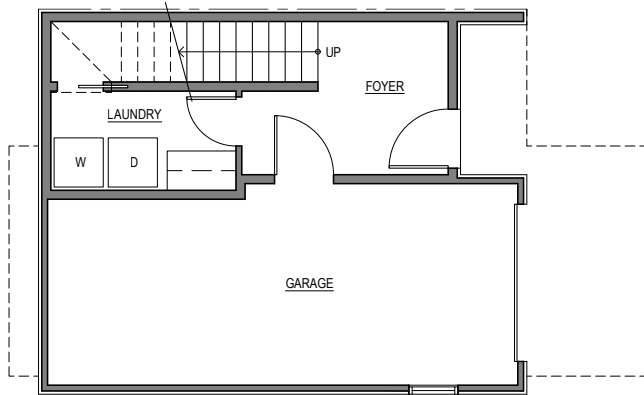

1713 A

Level 1

Level 2

Level 3

Roof Deck

**1713 A 14th Ave, Seattle, WA 98122**  
**1395 sf | 2 beds | 2.25 baths | 1 car garage**