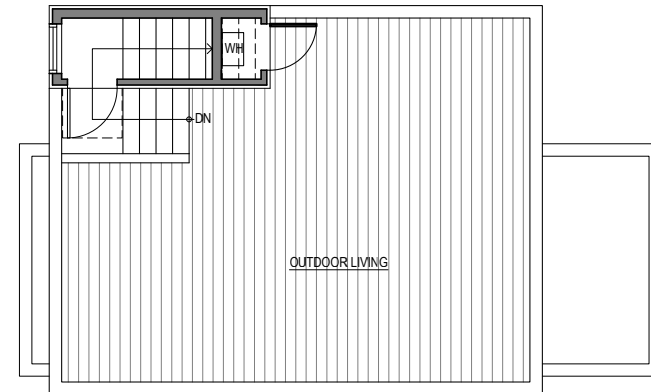

1713 A

Level 1

Level 2

Level 3

Roof Deck

**1713 A 14th Ave, Seattle, WA 98122**  
**1395 sf | 2 beds | 2.25 baths | 1 car garage**