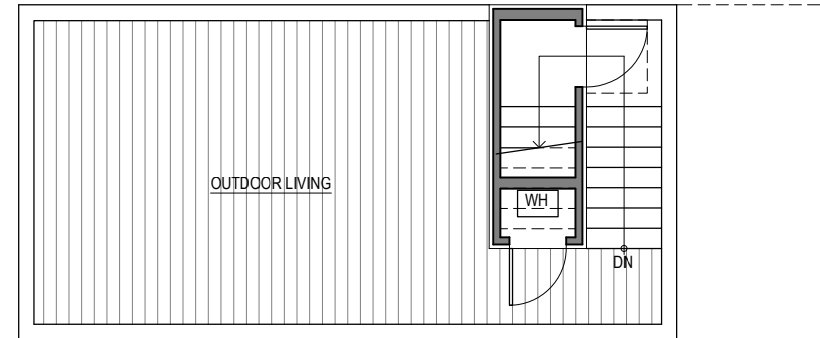

1713 B

Level 1

Level 2

Level 3

Roof Deck

1713 B 14th Ave, Seattle, WA 98122

1142 sf | 2 beds | 1.75 baths

Floor plans are provided for illustrative and general informational purposes only. In a continuing effort to improve our products and designs, final construction elevations, square footages, floor plan layouts and/or materials and colors may vary. Buyer to verify all information to their own satisfaction.