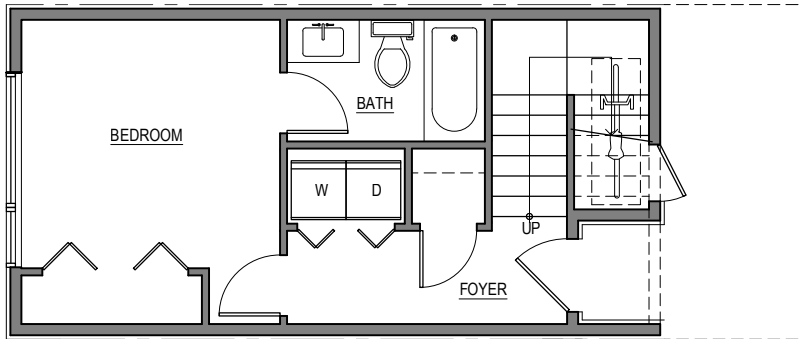

1713 B

Level 1

Level 2

Level 3

Roof Deck

1713 B 14th Ave, Seattle, WA 98122

1142 sf | 2 beds | 1.75 baths

Floor plans are provided for illustrative and general informational purposes only. In a continuing effort to improve our products and designs, final construction elevations, square footages, floor plan layouts and/or materials and colors may vary. Buyer to verify all information to their own satisfaction.