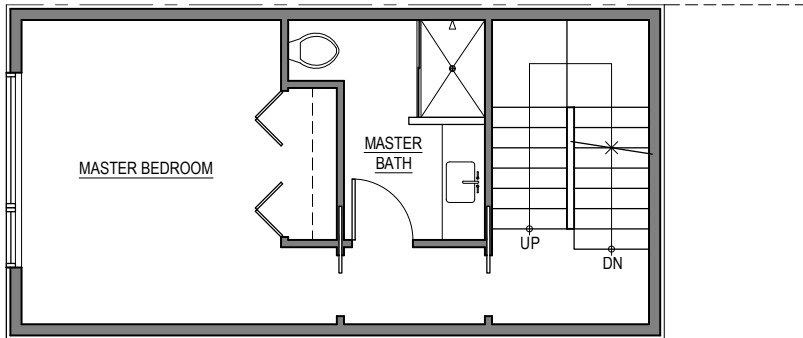

1713 B

Level 1

Level 2

Level 3

Roof Deck

1713 B 14th Ave, Seattle, WA 98122

1142 sf | 2 beds | 1.75 baths

Floor plans are provided for illustrative and general informational purposes only. In a continuing effort to improve our products and designs, final construction elevations, square footages, floor plan layouts and/or materials and colors may vary. Buyer to verify all information to their own satisfaction.