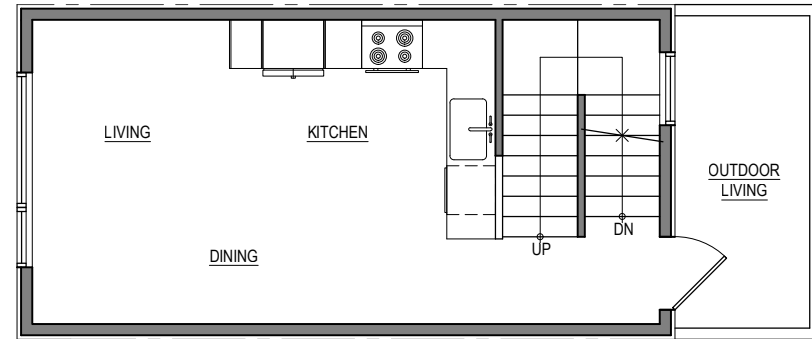

1713 B

Level 1

Level 2

Level 3

Roof Deck

1713 B 14th Ave, Seattle, WA 98122

1142 sf | 2 beds | 1.75 baths

Floor plans are provided for illustrative and general informational purposes only. In a continuing effort to improve our products and designs, final construction elevations, square footages, floor plan layouts and/or materials and colors may vary. Buyer to verify all information to their own satisfaction.