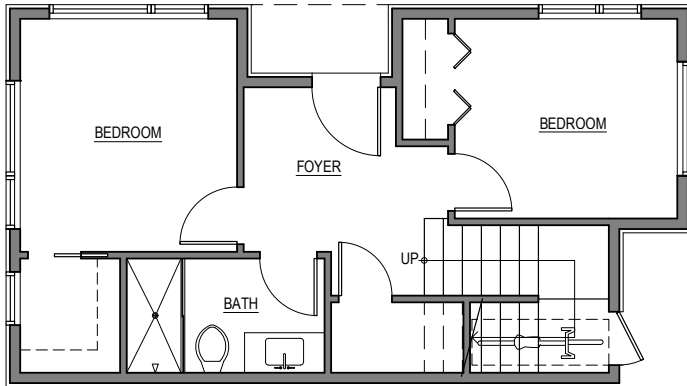

1713 C

Level 1

Level 2

Level 3

Roof Deck

1713 C 14th Ave, Seattle, WA 98122

1531 sf | 4 beds | 2.75 baths

Floor plans are provided for illustrative and general informational purposes only. In a continuing effort to improve our products and designs, final construction elevations, square footages, floor plan layouts and/or materials and colors may vary. Buyer to verify all information to their own satisfaction.