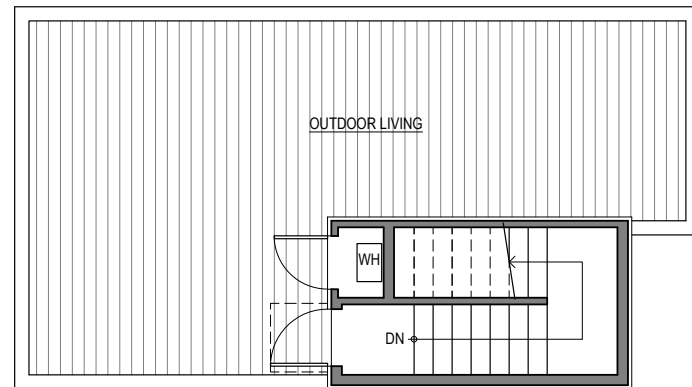

1713 C

Level 1

Level 2

Level 3

Roof Deck

1713 C 14th Ave, Seattle, WA 98122

1531 sf | 4 beds | 2.75 baths

Floor plans are provided for illustrative and general informational purposes only. In a continuing effort to improve our products and designs, final construction elevations, square footages, floor plan layouts and/or materials and colors may vary. Buyer to verify all information to their own satisfaction.