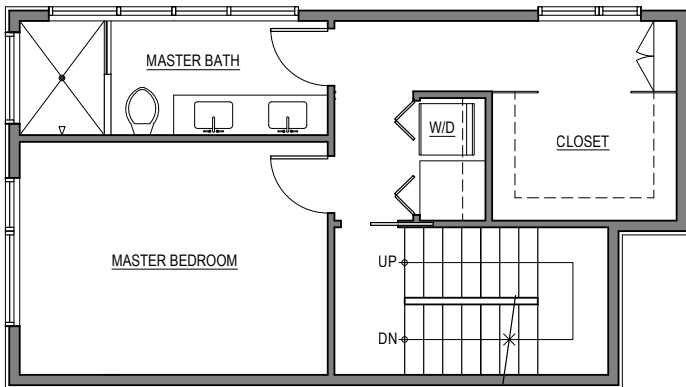

1713 C

Level 1

Level 2

Level 3

Roof Deck

1713 C 14th Ave, Seattle, WA 98122

1531 sf | 4 beds | 2.75 baths

Floor plans are provided for illustrative and general informational purposes only. In a continuing effort to improve our products and designs, final construction elevations, square footages, floor plan layouts and/or materials and colors may vary. Buyer to verify all information to their own satisfaction.