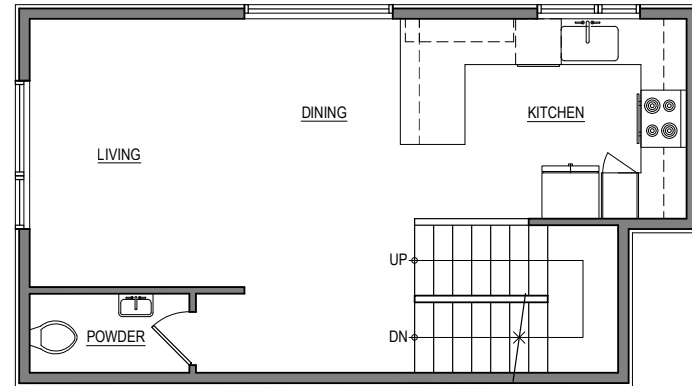

1713 C

Level 1

Level 2

Level 3

Roof Deck

1713 C 14th Ave, Seattle, WA 98122

1531 sf | 4 beds | 2.75 baths

Floor plans are provided for illustrative and general informational purposes only. In a continuing effort to improve our products and designs, final construction elevations, square footages, floor plan layouts and/or materials and colors may vary. Buyer to verify all information to their own satisfaction.