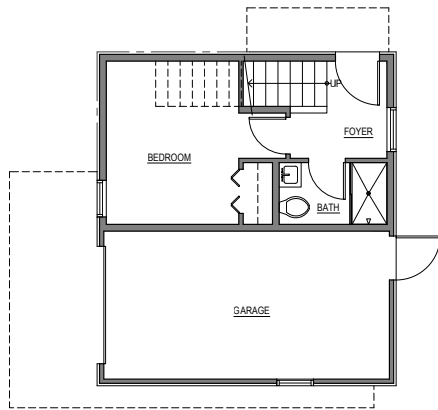

1715 A

Level 1

Level 2

Level 3

Roof Deck

1715 A 14th Ave, Seattle, WA 98122  
1496 sf | 3 beds | 2.5 baths | 1 car garage

Floor plans are provided for illustrative and general informational purposes only. In a continuing effort to improve our products and designs, final construction elevations, square footages, floor plan layouts and/or materials and colors may vary. Buyer to verify all information to their own satisfaction.

Habitat for the Modern Life Form.