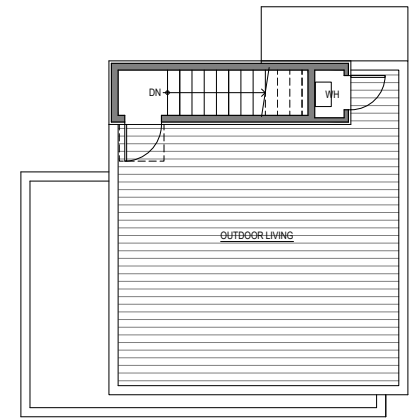

1715 A

Level 1

Level 2

Level 3

Roof Deck

1715 A 14th Ave, Seattle, WA 98122  
1496 sf | 3 beds | 2.5 baths | 1 car garage

Floor plans are provided for illustrative and general informational purposes only. In a continuing effort to improve our products and designs, final construction elevations, square footages, floor plan layouts and/or materials and colors may vary. Buyer to verify all information to their own satisfaction.

Habitat for the Modern Life Form.