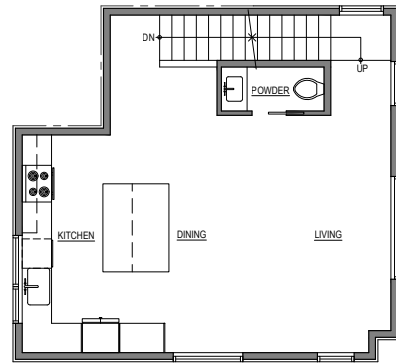

1715 A

Level 1

Level 2

Level 3

Roof Deck

1715 A 14th Ave, Seattle, WA 98122  
1496 sf | 3 beds | 2.5 baths | 1 car garage

Floor plans are provided for illustrative and general informational purposes only. In a continuing effort to improve our products and designs, final construction elevations, square footages, floor plan layouts and/or materials and colors may vary. Buyer to verify all information to their own satisfaction.

Habitat for the Modern Life Form.