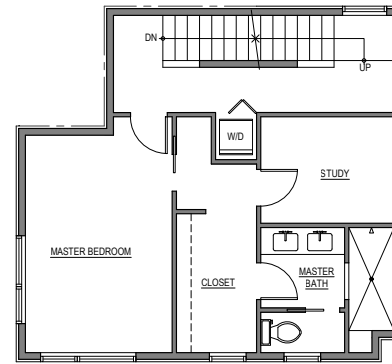

1715 A

Level 1

Level 2

Level 3

Roof Deck

1715 A 14th Ave, Seattle, WA 98122  
1496 sf | 3 beds | 2.5 baths | 1 car garage

Floor plans are provided for illustrative and general informational purposes only. In a continuing effort to improve our products and designs, final construction elevations, square footages, floor plan layouts and/or materials and colors may vary. Buyer to verify all information to their own satisfaction.

Habitat for the Modern Life Form.