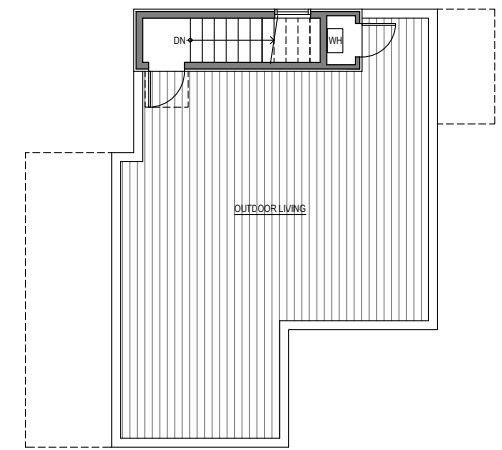

1715 B

Level 1

Level 2

Level 3

Roof Deck

1715 B 14th Ave, Seattle, WA 98122  
1619 sf | 3 beds | 2.75 baths | 1 car garage

 Floor plans are provided for illustrative and general informational purposes only. In a continuing effort to improve our products and designs, final construction elevations, square footages, floor plan layouts and/or materials and colors may vary. Buyer to verify all information to their own satisfaction.