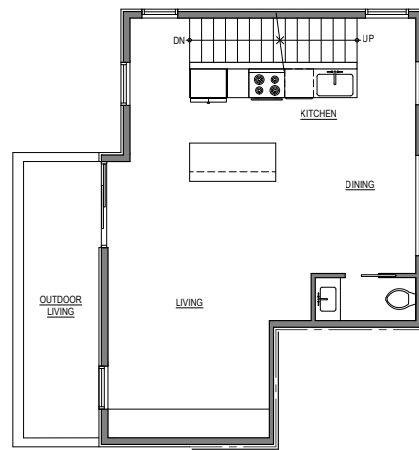

1715 B

Level 1

Level 2

Level 3

Roof Deck

1715 B 14th Ave, Seattle, WA 98122  
1619 sf | 3 beds | 2.75 baths | 1 car garage

 Floor plans are provided for illustrative and general informational purposes only. In a continuing effort to improve our products and designs, final construction elevations, square footages, floor plan layouts and/or materials and colors may vary. Buyer to verify all information to their own satisfaction.