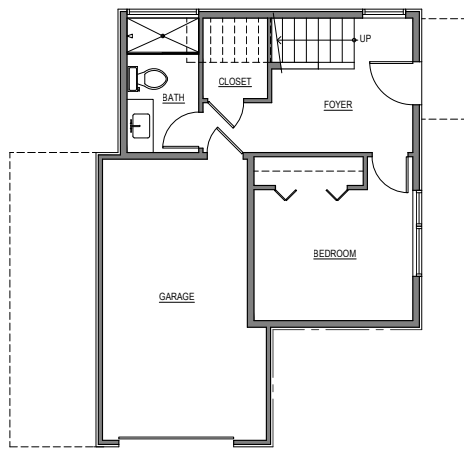

1715 B

Level 1

Level 2

Level 3

Roof Deck

1715 B 14th Ave, Seattle, WA 98122  
1619 sf | 3 beds | 2.75 baths | 1 car garage

 Floor plans are provided for illustrative and general informational purposes only. In a continuing effort to improve our products and designs, final construction elevations, square footages, floor plan layouts and/or materials and colors may vary. Buyer to verify all information to their own satisfaction.