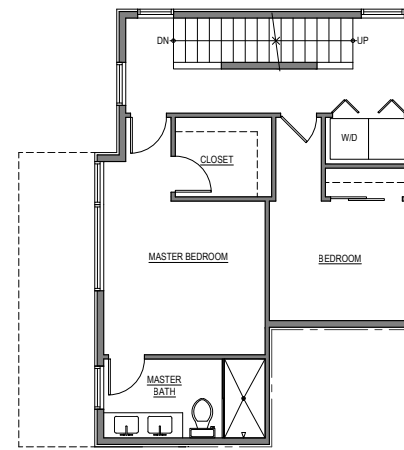

1715 B

Level 1

Level 2

Level 3

Roof Deck

1715 B 14th Ave, Seattle, WA 98122  
1619 sf | 3 beds | 2.75 baths | 1 car garage

 Floor plans are provided for illustrative and general informational purposes only. In a continuing effort to improve our products and designs, final construction elevations, square footages, floor plan layouts and/or materials and colors may vary. Buyer to verify all information to their own satisfaction.