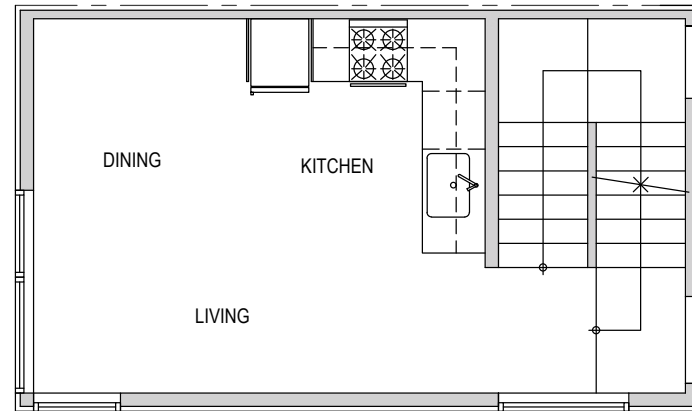

1717 A

Level 1

Level 2

Level 3

Roof Deck

1717 A 14th Ave, Seattle, WA 98122

1188 sf | 2 beds | 1.5 baths

Floor plans are provided for illustrative and general informational purposes only. In a continuing effort to improve our products and designs, final construction elevations, square footages, floor plan layouts and/or materials and colors may vary. Buyer to verify all information to their own satisfaction.

shelter | H O M E S

Habitat for the Modern Life Form.