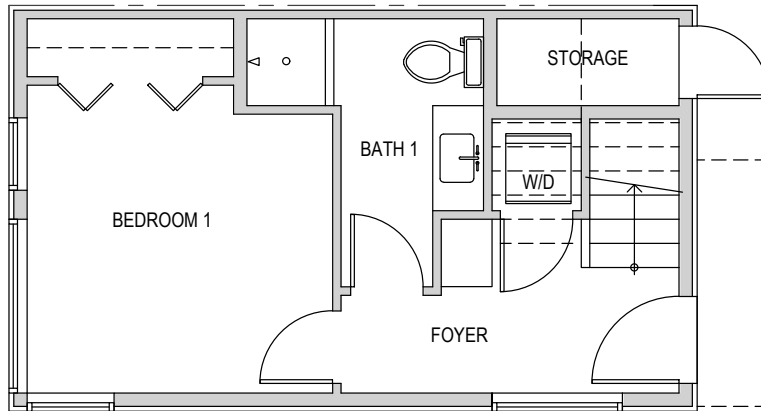

1717 A

Level 1

Level 2

Level 3

Roof Deck

1717 A 14th Ave, Seattle, WA 98122

1188 sf | 2 beds | 1.5 baths

Floor plans are provided for illustrative and general informational purposes only. In a continuing effort to improve our products and designs, final construction elevations, square footages, floor plan layouts and/or materials and colors may vary. Buyer to verify all information to their own satisfaction.

shelter | H O M E S

Habitat for the Modern Life Form.