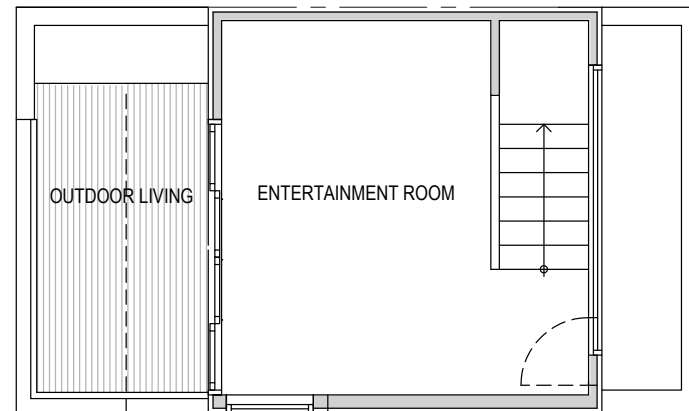

1717 A

Level 1

Level 2

Level 3

Roof Deck

1717 A 14th Ave, Seattle, WA 98122

1188 sf | 2 beds | 1.5 baths

Floor plans are provided for illustrative and general informational purposes only. In a continuing effort to improve our products and designs, final construction elevations, square footages, floor plan layouts and/or materials and colors may vary. Buyer to verify all information to their own satisfaction.

shelter | H O M E S

Habitat for the Modern Life Form.