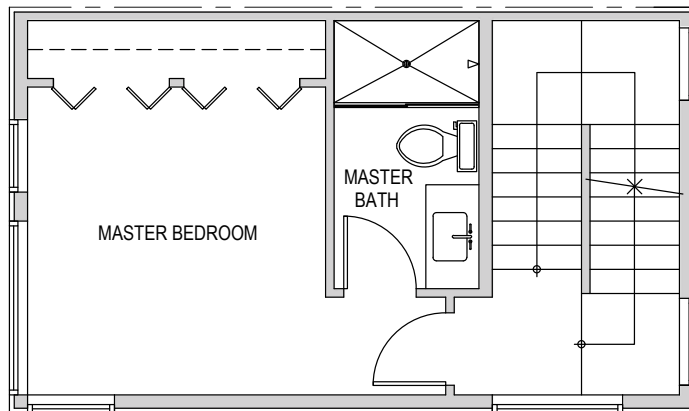

1717 A

Level 1

Level 2

Level 3

Roof Deck

1717 A 14th Ave, Seattle, WA 98122

1188 sf | 2 beds | 1.5 baths

Floor plans are provided for illustrative and general informational purposes only. In a continuing effort to improve our products and designs, final construction elevations, square footages, floor plan layouts and/or materials and colors may vary. Buyer to verify all information to their own satisfaction.

shelter | H O M E S

Habitat for the Modern Life Form.