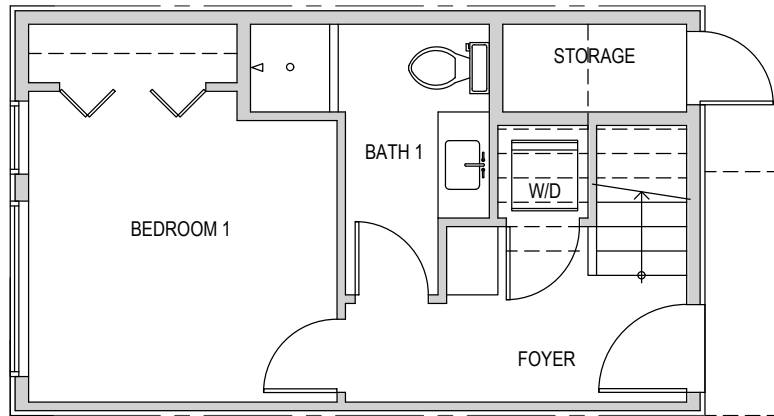

1717 B

Level 1

Level 2

Level 3

Roof Deck

1717 B 14th Ave, Seattle, WA 98122

1188 sf | 2 beds | 1.5 baths

Floor plans are provided for illustrative and general informational purposes only. In a continuing effort to improve our products and designs, final construction elevations, square footages, floor plan layouts and/or materials and colors may vary. Buyer to verify all information to their own satisfaction.

shelter | H O M E S

Habitat for the Modern Life Form.