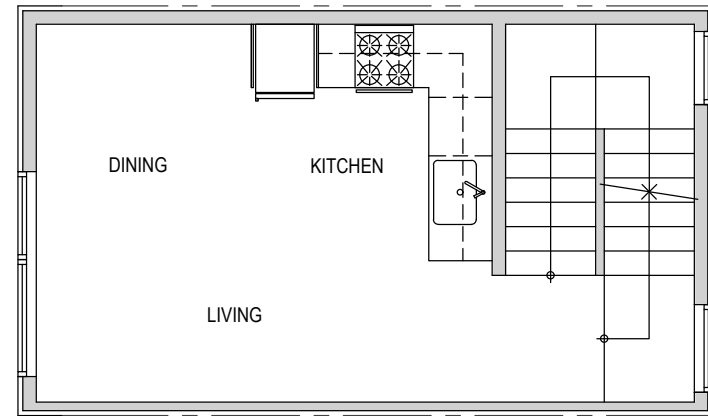

1717 B

Level 1

Level 2

Level 3

Roof Deck

1717 B 14th Ave, Seattle, WA 98122

1188 sf | 2 beds | 1.5 baths

Floor plans are provided for illustrative and general informational purposes only. In a continuing effort to improve our products and designs, final construction elevations, square footages, floor plan layouts and/or materials and colors may vary. Buyer to verify all information to their own satisfaction.

shelter | H O M E S

Habitat for the Modern Life Form.