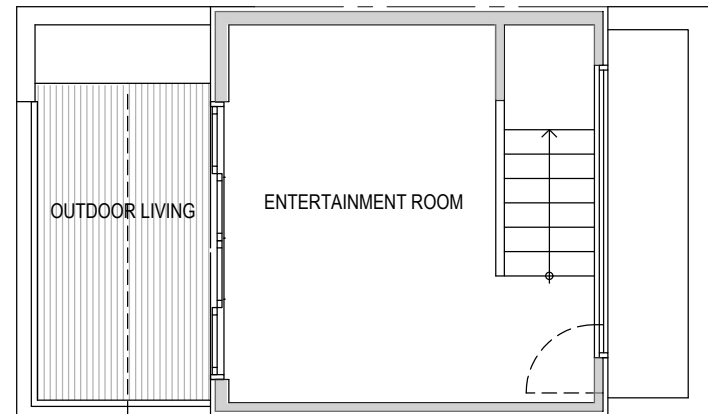

1717 B

Level 1

Level 2

Level 3

Roof Deck

1717 B 14th Ave, Seattle, WA 98122

1188 sf | 2 beds | 1.5 baths

Floor plans are provided for illustrative and general informational purposes only. In a continuing effort to improve our products and designs, final construction elevations, square footages, floor plan layouts and/or materials and colors may vary. Buyer to verify all information to their own satisfaction.

shelter | H O M E S

Habitat for the Modern Life Form.