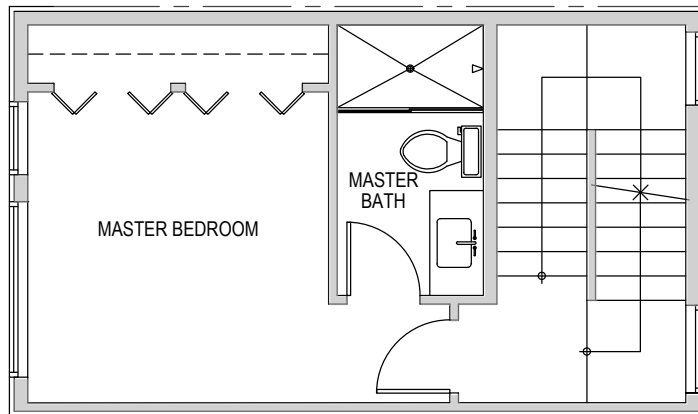

1717 B

Level 1

Level 2

Level 3

Roof Deck

1717 B 14th Ave, Seattle, WA 98122

1188 sf | 2 beds | 1.5 baths

Floor plans are provided for illustrative and general informational purposes only. In a continuing effort to improve our products and designs, final construction elevations, square footages, floor plan layouts and/or materials and colors may vary. Buyer to verify all information to their own satisfaction.

shelter | H O M E S

Habitat for the Modern Life Form.