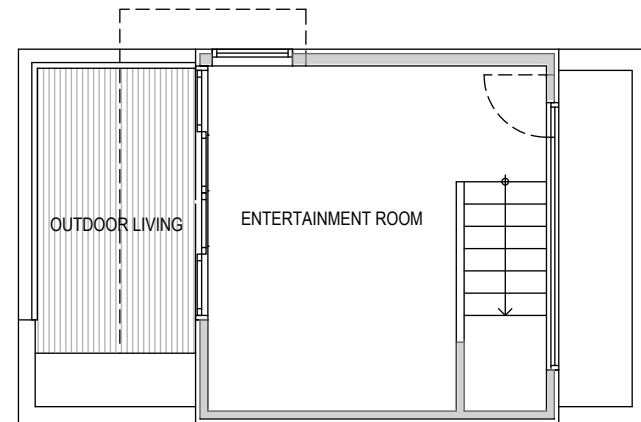

1717 C

Level 1

Level 2

Level 3

Roof Deck

1717 C 14th Ave, Seattle, WA 98122

1188 sf | 2 beds | 1.5 baths

Floor plans are provided for illustrative and general informational purposes only. In a continuing effort to improve our products and designs, final construction elevations, square footages, floor plan layouts and/or materials and colors may vary. Buyer to verify all information to their own satisfaction.

Habitat for the Modern Life Form.