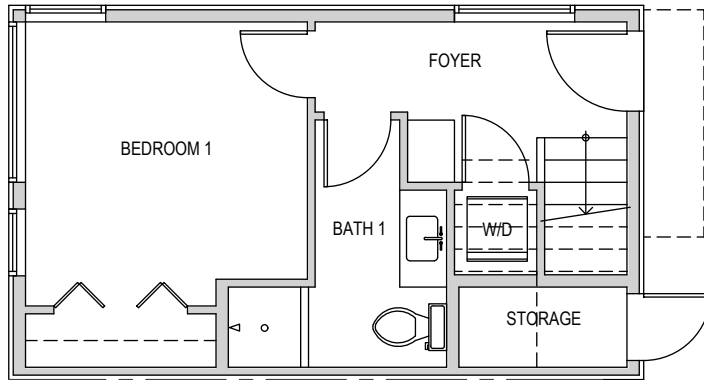

1717 C

Level 1

Level 2

Level 3

Roof Deck

1717 C 14th Ave, Seattle, WA 98122

1188 sf | 2 beds | 1.5 baths

Floor plans are provided for illustrative and general informational purposes only. In a continuing effort to improve our products and designs, final construction elevations, square footages, floor plan layouts and/or materials and colors may vary. Buyer to verify all information to their own satisfaction.

Habitat for the Modern Life Form.