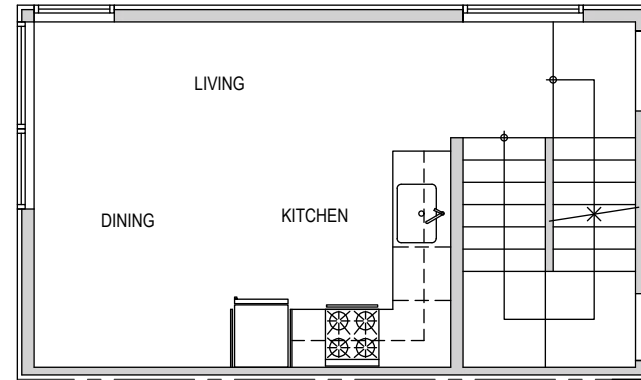

1717 C

Level 1

Level 2

Level 3

Roof Deck

1717 C 14th Ave, Seattle, WA 98122

1188 sf | 2 beds | 1.5 baths

Floor plans are provided for illustrative and general informational purposes only. In a continuing effort to improve our products and designs, final construction elevations, square footages, floor plan layouts and/or materials and colors may vary. Buyer to verify all information to their own satisfaction.

Habitat for the Modern Life Form.