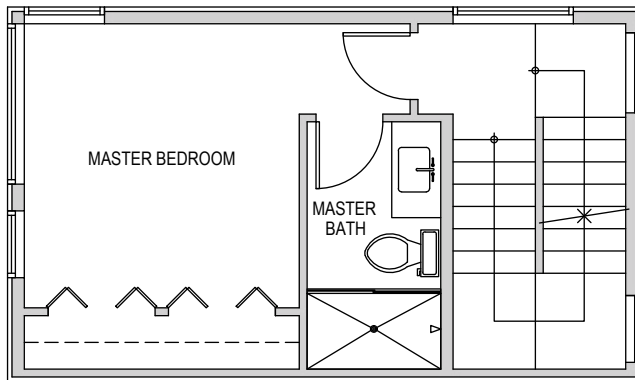

1717 C

Level 1

Level 2

Level 3

Roof Deck

1717 C 14th Ave, Seattle, WA 98122

1188 sf | 2 beds | 1.5 baths

Floor plans are provided for illustrative and general informational purposes only. In a continuing effort to improve our products and designs, final construction elevations, square footages, floor plan layouts and/or materials and colors may vary. Buyer to verify all information to their own satisfaction.

Habitat for the Modern Life Form.