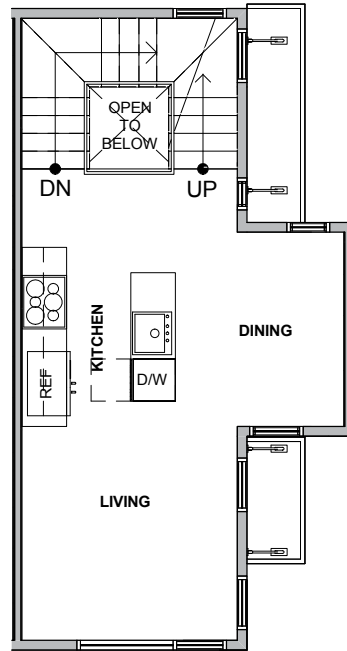

Level 1

Level 2

Level 3

Level 4

216 B 10th Ave E Seattle, WA 98102
1243 sf | 2 Beds | 1.75 Baths

Floor plans are provided for illustrative and general informational purposes only. In a continuing effort to improve our products and designs, final construction elevations, square footages, floor plan layouts and/or materials and colors may vary. Buyer to verify all information to their own satisfaction.