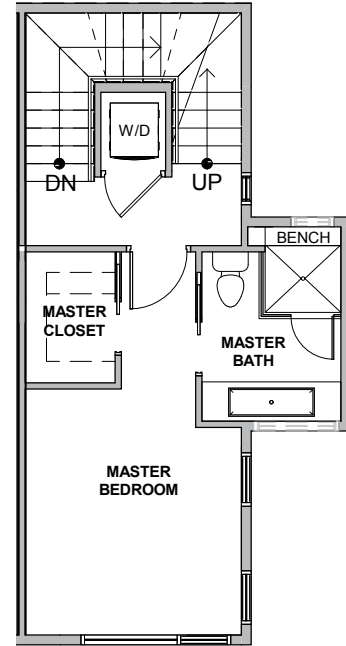

Level 1

Level 2

Level 3

Level 4

216 B 10th Ave E Seattle, WA 98102
1243 sf | 2 Beds | 1.75 Baths

Floor plans are provided for illustrative and general informational purposes only. In a continuing effort to improve our products and designs, final construction elevations, square footages, floor plan layouts and/or materials and colors may vary. Buyer to verify all information to their own satisfaction.