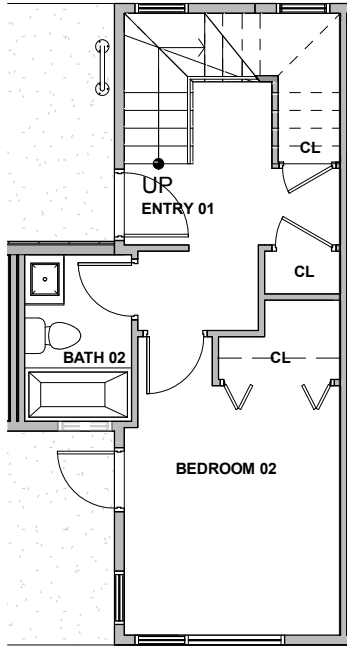

216 C

Level 1

Level 2

Level 3

Level 4

216 C 10th Ave E Seattle, WA 98102
1243 sf | 2 Beds | 1.75 Baths

Floor plans are provided for illustrative and general informational purposes only. In a continuing effort to improve our products and designs, final construction elevations, square footages, floor plan layouts and/or materials and colors may vary. Buyer to verify all information to their own satisfaction.