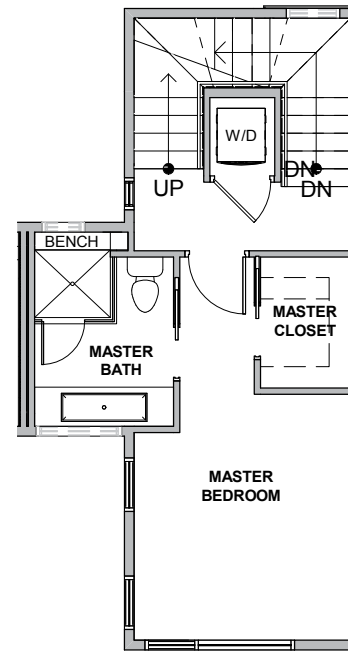

216 C

Level 1

Level 2

Level 3

Level 4

216 C 10th Ave E Seattle, WA 98102
1243 sf | 2 Beds | 1.75 Baths

Floor plans are provided for illustrative and general informational purposes only. In a continuing effort to improve our products and designs, final construction elevations, square footages, floor plan layouts and/or materials and colors may vary. Buyer to verify all information to their own satisfaction.