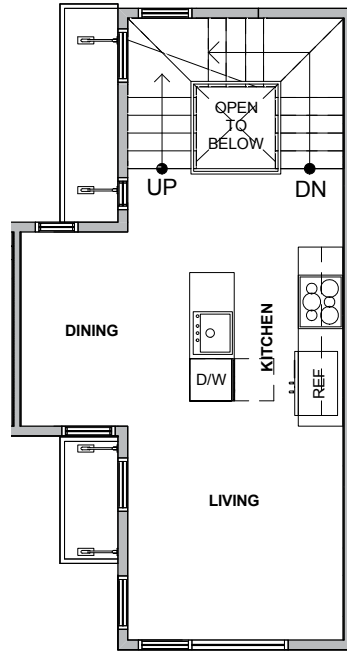

216 C

Level 1

Level 2

Level 3

Level 4

216 C 10th Ave E Seattle, WA 98102
1243 sf | 2 Beds | 1.75 Baths

Floor plans are provided for illustrative and general informational purposes only. In a continuing effort to improve our products and designs, final construction elevations, square footages, floor plan layouts and/or materials and colors may vary. Buyer to verify all information to their own satisfaction.