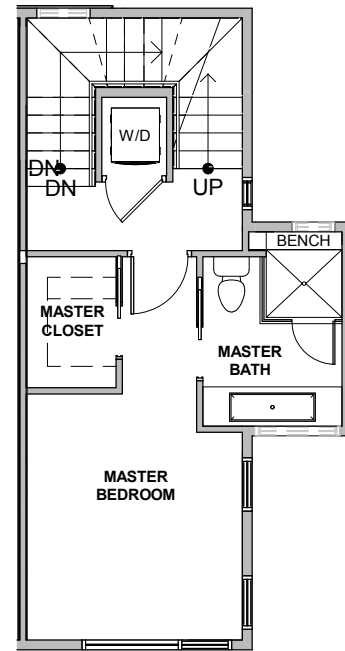

216 D

Level 1

Level 2

Level 3

Level 4

216 D 10th Ave E Seattle, WA 98102
 1243 sf | 2 beds | 1.75 baths | rooftop deck

Floor plans are provided for illustrative and general informational purposes only. In a continuing effort to improve our products and designs, final construction elevations, square footages, floor plan layouts and/or materials and colors may vary. Buyer to verify all information to their own satisfaction.

Habitat for the Modern Life Form.