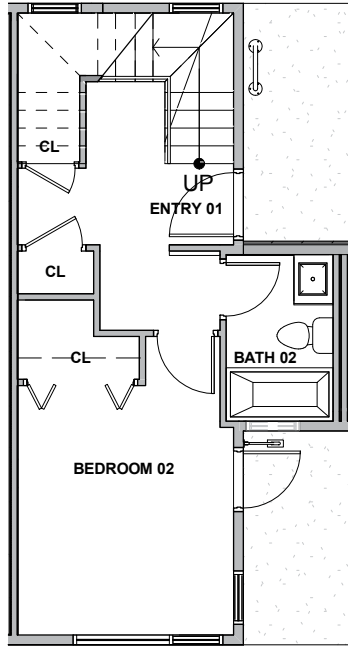

216 D

Level 1

Level 2

Level 3

Level 4

216 D 10th Ave E Seattle, WA 98102
 1243 sf | 2 beds | 1.75 baths | rooftop deck

Floor plans are provided for illustrative and general informational purposes only. In a continuing effort to improve our products and designs, final construction elevations, square footages, floor plan layouts and/or materials and colors may vary. Buyer to verify all information to their own satisfaction.

Habitat for the Modern Life Form.