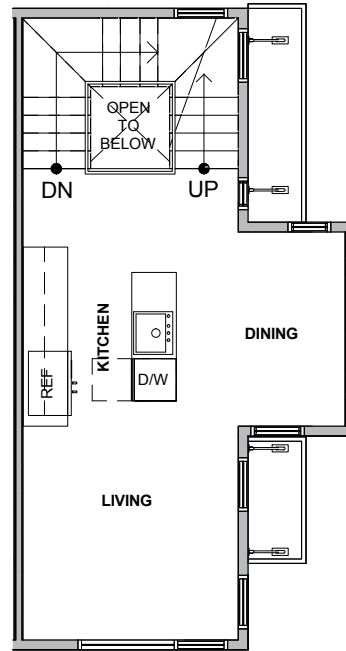

216 D

Level 1

Level 2

Level 3

Level 4

216 D 10th Ave E Seattle, WA 98102
 1243 sf | 2 beds | 1.75 baths | rooftop deck

Floor plans are provided for illustrative and general informational purposes only. In a continuing effort to improve our products and designs, final construction elevations, square footages, floor plan layouts and/or materials and colors may vary. Buyer to verify all information to their own satisfaction.

Habitat for the Modern Life Form.