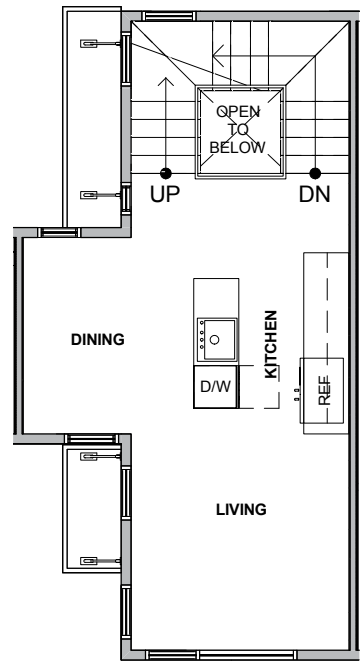

216 E

Level 1

Level 2

Level 3

Level 4

216 E 10th Ave E Seattle, WA 98102
 1243 sf | 2 beds | 1.75 baths | rooftop deck

Floor plans are provided for illustrative and general informational purposes only. In a continuing effort to improve our products and designs, final construction elevations, square footages, floor plan layouts and/or materials and colors may vary. Buyer to verify all information to their own satisfaction.

Habitat for the Modern Life Form.