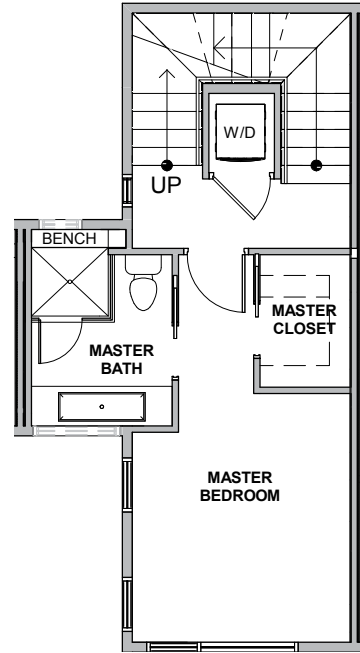

216 E

Level 1

Level 2

Level 3

Level 4

216 E 10th Ave E Seattle, WA 98102
 1243 sf | 2 beds | 1.75 baths | rooftop deck

Floor plans are provided for illustrative and general informational purposes only. In a continuing effort to improve our products and designs, final construction elevations, square footages, floor plan layouts and/or materials and colors may vary. Buyer to verify all information to their own satisfaction.

Habitat for the Modern Life Form.