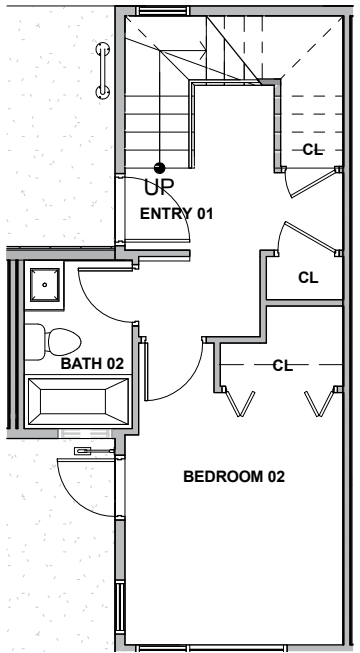

216 E

Level 1

Level 2

Level 3

Level 4

216 E 10th Ave E Seattle, WA 98102
 1243 sf | 2 beds | 1.75 baths | rooftop deck

Floor plans are provided for illustrative and general informational purposes only. In a continuing effort to improve our products and designs, final construction elevations, square footages, floor plan layouts and/or materials and colors may vary. Buyer to verify all information to their own satisfaction.

Habitat for the Modern Life Form.