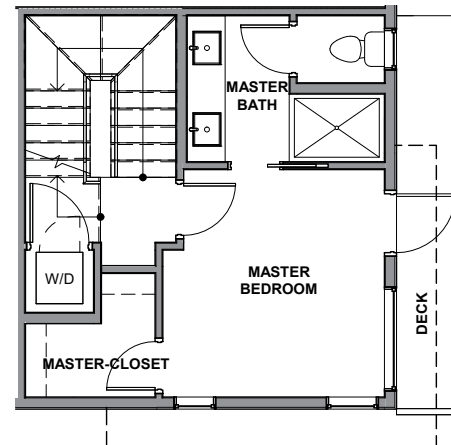

3934A

Level 1

Level 2

Level 3

Rooftop Deck

3936 S Pearl Street, Seattle, WA 98118
1143 SF | 2 Beds | 2.25 Baths

Floor plans are provided for illustrative and general informational purposes only. In a continuing effort to improve our products and designs, final construction elevations, square footages, floor plan layouts and/or materials and colors may vary. Buyer to verify all information to their own satisfaction.

Habitat for the Modern Life Form.