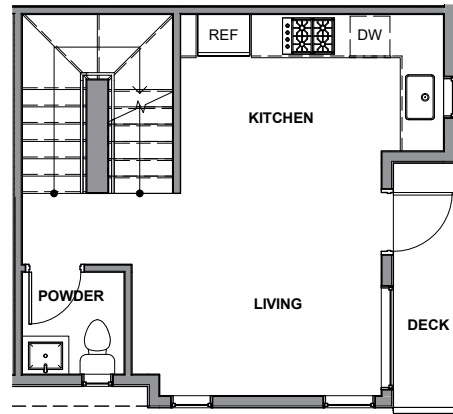

3934A

Level 1

Level 2

Level 3

Rooftop Deck

3936 S Pearl Street, Seattle, WA 98118
1143 SF | 2 Beds | 2.25 Baths

Floor plans are provided for illustrative and general informational purposes only. In a continuing effort to improve our products and designs, final construction elevations, square footages, floor plan layouts and/or materials and colors may vary. Buyer to verify all information to their own satisfaction.

Habitat for the Modern Life Form.