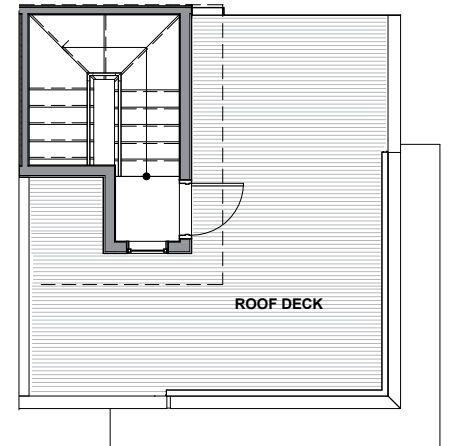

3934A

Level 1

Level 2

Level 3

Rooftop Deck

3936 S Pearl Street, Seattle, WA 98118
1143 SF | 2 Beds | 2.25 Baths

Floor plans are provided for illustrative and general informational purposes only. In a continuing effort to improve our products and designs, final construction elevations, square footages, floor plan layouts and/or materials and colors may vary. Buyer to verify all information to their own satisfaction.

Habitat for the Modern Life Form.