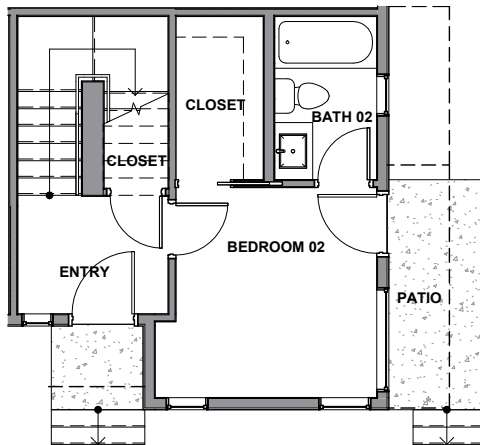

3934A

Level 1

Level 2

Level 3

Rooftop Deck

3936 S Pearl Street, Seattle, WA 98118
1143 SF | 2 Beds | 2.25 Baths

Floor plans are provided for illustrative and general informational purposes only. In a continuing effort to improve our products and designs, final construction elevations, square footages, floor plan layouts and/or materials and colors may vary. Buyer to verify all information to their own satisfaction.

Habitat for the Modern Life Form.