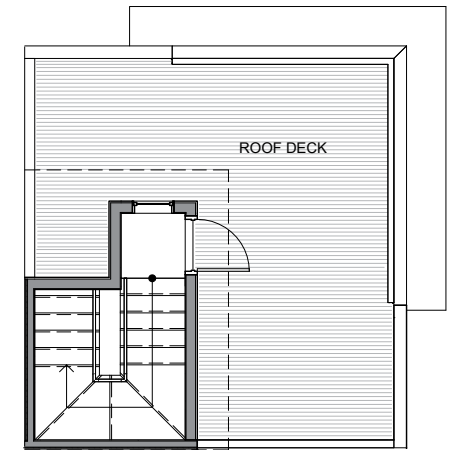

3934B

Level 1

Level 2

Level 3

Rooftop Deck

3936 S Pearl Street, Seattle, WA 98118
 1143 SF | 2 Beds | 2.25 Baths

 Floor plans are provided for illustrative and general informational purposes only. In a continuing effort to improve our products and designs, final construction elevations, square footages, floor plan layouts and/or materials and colors may vary. Buyer to verify all information to their own satisfaction.