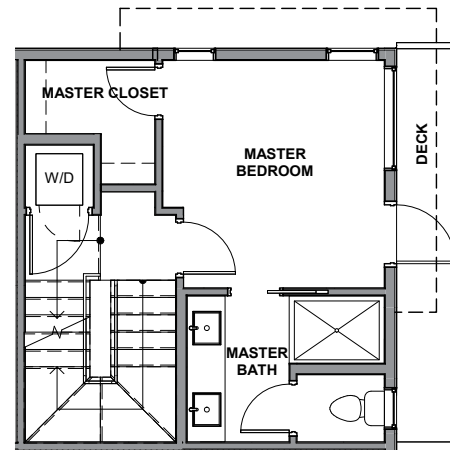

3934B

Level 1

Level 2

Level 3

Rooftop Deck

3936 S Pearl Street, Seattle, WA 98118
 1143 SF | 2 Beds | 2.25 Baths

 Floor plans are provided for illustrative and general informational purposes only. In a continuing effort to improve our products and designs, final construction elevations, square footages, floor plan layouts and/or materials and colors may vary. Buyer to verify all information to their own satisfaction.