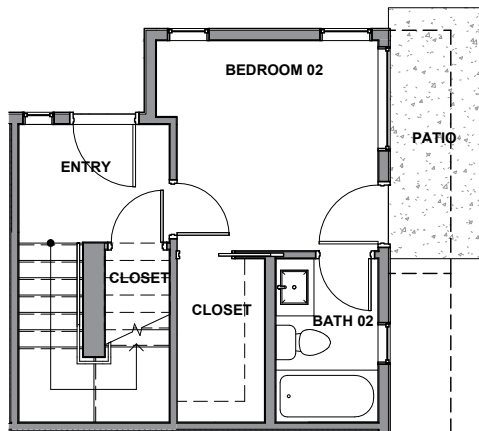

3934B

Level 1

Level 2

Level 3

Rooftop Deck

3936 S Pearl Street, Seattle, WA 98118
 1143 SF | 2 Beds | 2.25 Baths

 Floor plans are provided for illustrative and general informational purposes only. In a continuing effort to improve our products and designs, final construction elevations, square footages, floor plan layouts and/or materials and colors may vary. Buyer to verify all information to their own satisfaction.