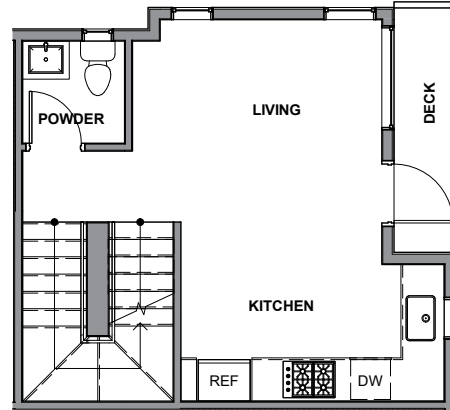

3934B

Level 1

Level 2

Level 3

Rooftop Deck

3936 S Pearl Street, Seattle, WA 98118
 1143 SF | 2 Beds | 2.25 Baths

 Floor plans are provided for illustrative and general informational purposes only. In a continuing effort to improve our products and designs, final construction elevations, square footages, floor plan layouts and/or materials and colors may vary. Buyer to verify all information to their own satisfaction.