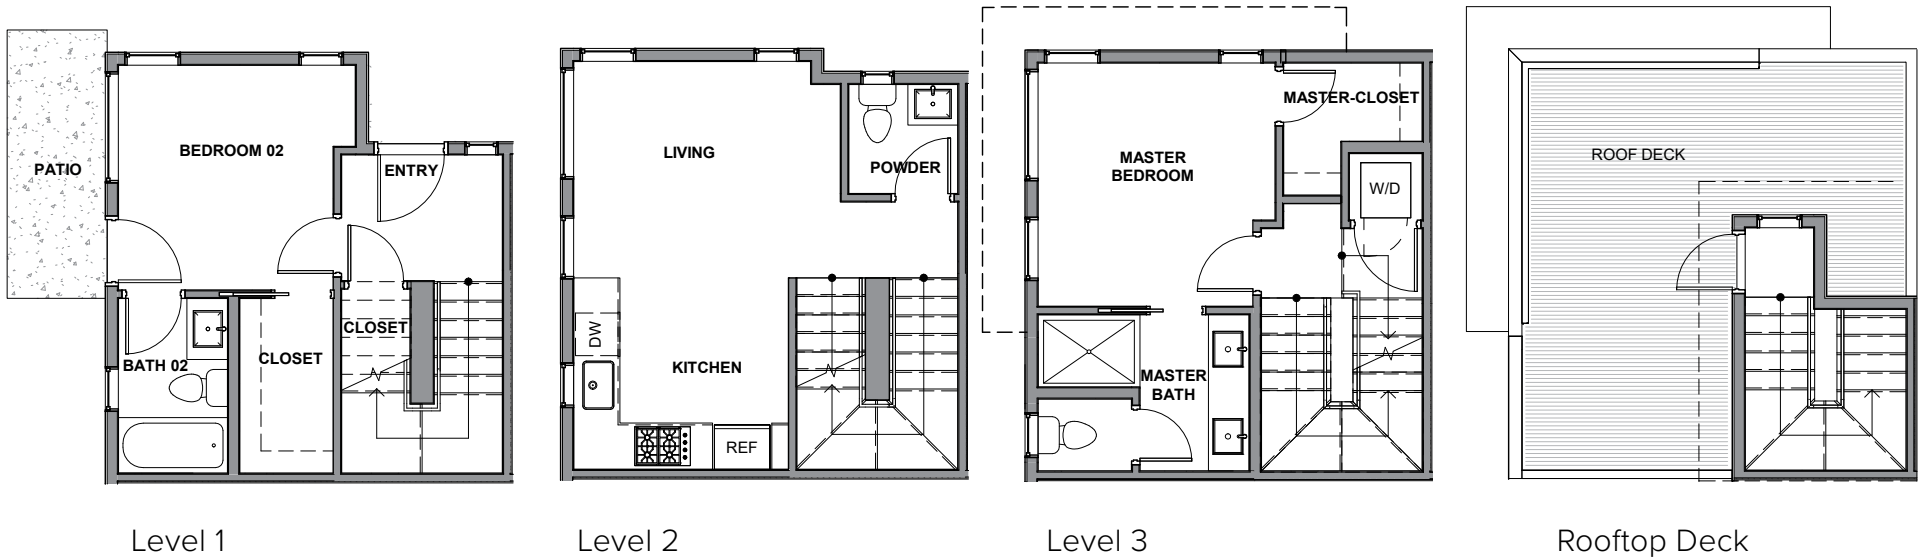

3934C

3936 S Pearl Street, Seattle, WA 98118
 1120 SF | 2 Beds | 2.25 Baths

 Floor plans are provided for illustrative and general informational purposes only. In a continuing effort to improve our products and designs, final construction elevations, square footages, floor plan layouts and/or materials and colors may vary. Buyer to verify all information to their own satisfaction.