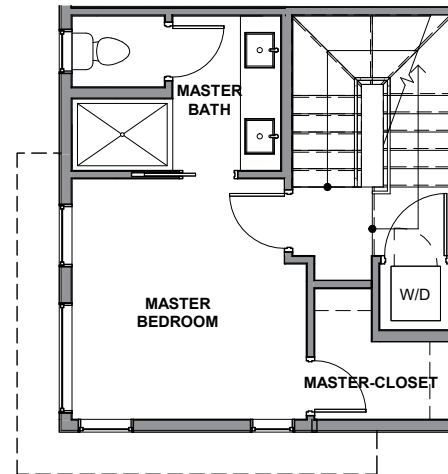

3934D

Level 1

Level 2

Level 3

Rooftop Deck

3936 S Pearl Street, Seattle, WA 98118
1120 SF | 2 Beds | 2.25 Baths

Floor plans are provided for illustrative and general informational purposes only. In a continuing effort to improve our products and designs, final construction elevations, square footages, floor plan layouts and/or materials and colors may vary. Buyer to verify all information to their own satisfaction.

Habitat for the Modern Life Form.