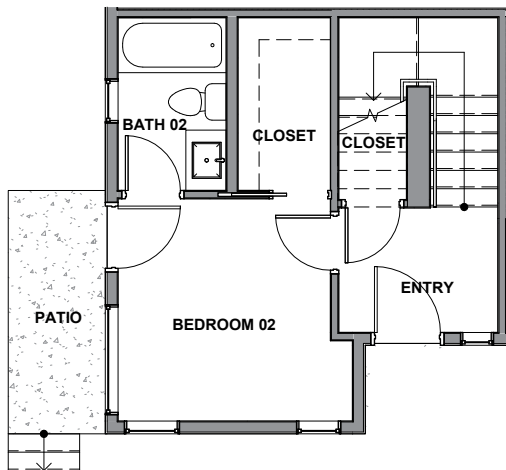

3934D

Level 1

Level 2

Level 3

Rooftop Deck

3936 S Pearl Street, Seattle, WA 98118
1120 SF | 2 Beds | 2.25 Baths

Floor plans are provided for illustrative and general informational purposes only. In a continuing effort to improve our products and designs, final construction elevations, square footages, floor plan layouts and/or materials and colors may vary. Buyer to verify all information to their own satisfaction.

Habitat for the Modern Life Form.