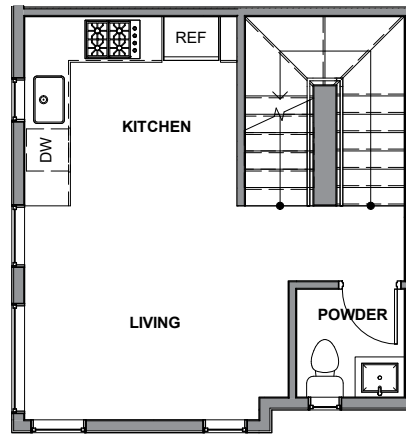

3934D

Level 1

Level 2

Level 3

Rooftop Deck

3936 S Pearl Street, Seattle, WA 98118
1120 SF | 2 Beds | 2.25 Baths

Floor plans are provided for illustrative and general informational purposes only. In a continuing effort to improve our products and designs, final construction elevations, square footages, floor plan layouts and/or materials and colors may vary. Buyer to verify all information to their own satisfaction.

Habitat for the Modern Life Form.