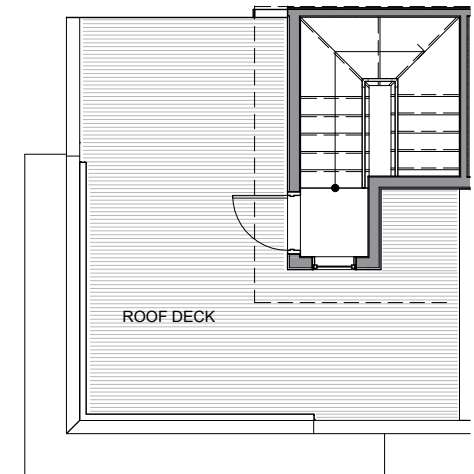

3934D

Level 1

Level 2

Level 3

Rooftop Deck

3936 S Pearl Street, Seattle, WA 98118
1120 SF | 2 Beds | 2.25 Baths

Floor plans are provided for illustrative and general informational purposes only. In a continuing effort to improve our products and designs, final construction elevations, square footages, floor plan layouts and/or materials and colors may vary. Buyer to verify all information to their own satisfaction.

Habitat for the Modern Life Form.