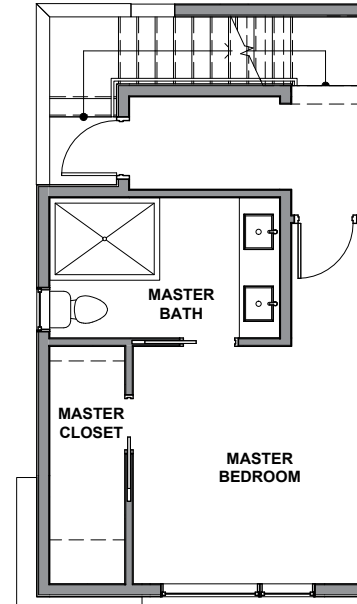

3936A

Level 1

Level 2

Level 3

Level 4

Rooftop Deck

3936 S Pearl Street, Seattle, WA 98118
1206 SF | 2 Beds | 2.25 Baths

Floor plans are provided for illustrative and general informational purposes only. In a continuing effort to improve our products and designs, final construction elevations, square footages, floor plan layouts and/or materials and colors may vary. Buyer to verify all information to their own satisfaction.

Habitat for the Modern Life Form.