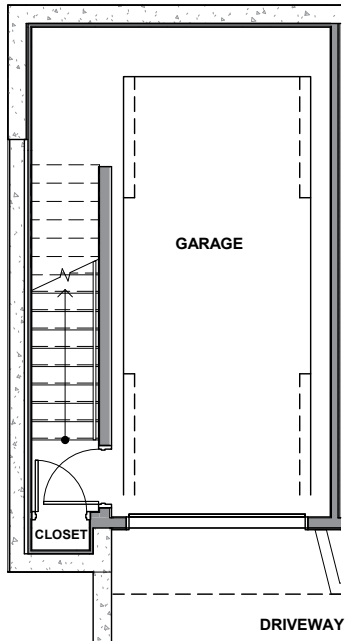

3936A

Level 1

Level 2

Level 3

Level 4

Rooftop Deck

3936 S Pearl Street, Seattle, WA 98118
1206 SF | 2 Beds | 2.25 Baths

Floor plans are provided for illustrative and general informational purposes only. In a continuing effort to improve our products and designs, final construction elevations, square footages, floor plan layouts and/or materials and colors may vary. Buyer to verify all information to their own satisfaction.