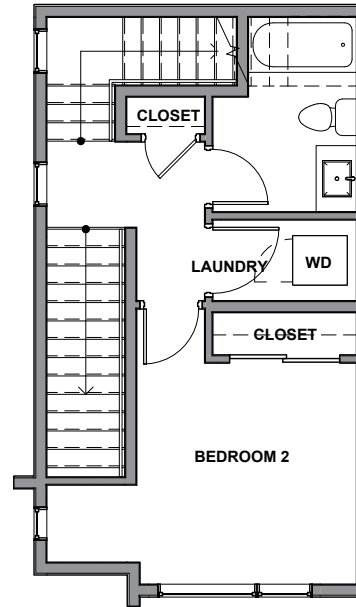

3936A

Level 1

Level 2

Level 3

Level 4

Rooftop Deck

3936 S Pearl Street, Seattle, WA 98118
1206 SF | 2 Beds | 2.25 Baths

Floor plans are provided for illustrative and general informational purposes only. In a continuing effort to improve our products and designs, final construction elevations, square footages, floor plan layouts and/or materials and colors may vary. Buyer to verify all information to their own satisfaction.

Habitat for the Modern Life Form.