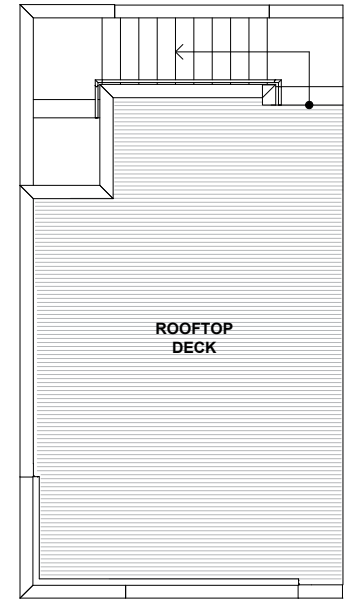

3936A

Level 1

Level 2

Level 3

Level 4

Rooftop Deck

3936 S Pearl Street, Seattle, WA 98118
1206 SF | 2 Beds | 2.25 Baths

Floor plans are provided for illustrative and general informational purposes only. In a continuing effort to improve our products and designs, final construction elevations, square footages, floor plan layouts and/or materials and colors may vary. Buyer to verify all information to their own satisfaction.