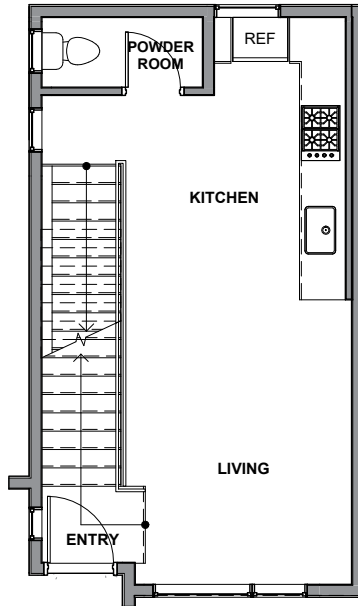

3936A

Level 1

Level 2

Level 3

Level 4

Rooftop Deck

3936 S Pearl Street, Seattle, WA 98118
1206 SF | 2 Beds | 2.25 Baths

Floor plans are provided for illustrative and general informational purposes only. In a continuing effort to improve our products and designs, final construction elevations, square footages, floor plan layouts and/or materials and colors may vary. Buyer to verify all information to their own satisfaction.

Habitat for the Modern Life Form.