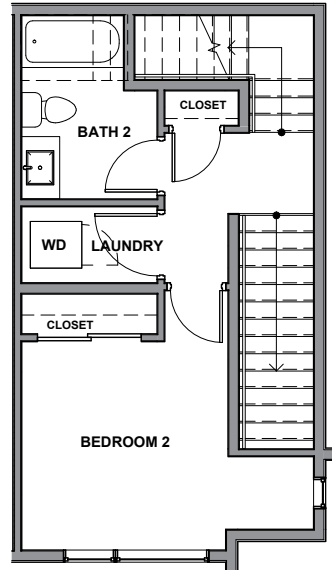

3936B

Level 1

Level 2

Level 3

Level 4

Rooftop Deck

3936 S Pearl Street, Seattle, WA 98118

1208 SF | 2 Beds | 2.25 Baths

Floor plans are provided for illustrative and general informational purposes only. In a continuing effort to improve our products and designs, final construction elevations, square footages, floor plan layouts and/or materials and colors may vary. Buyer to verify all information to their own satisfaction.