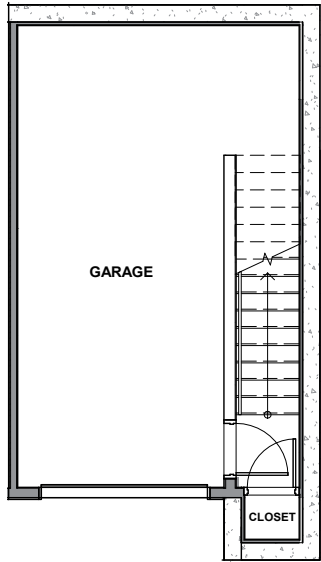

3936B

Level 1

Level 2

Level 3

Level 4

Rooftop Deck

3936 S Pearl Street, Seattle, WA 98118

1208 SF | 2 Beds | 2.25 Baths

Floor plans are provided for illustrative and general informational purposes only. In a continuing effort to improve our products and designs, final construction elevations, square footages, floor plan layouts and/or materials and colors may vary. Buyer to verify all information to their own satisfaction.