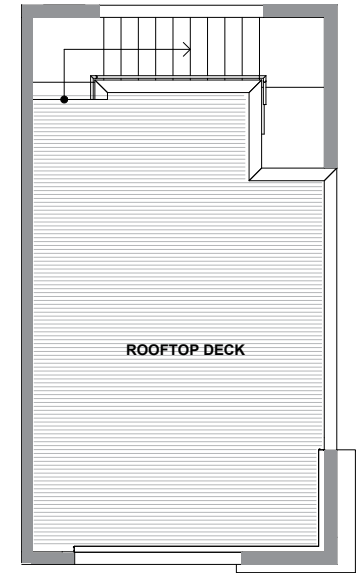

3936B

Level 1

Level 2

Level 3

Level 4

Rooftop Deck

3936 S Pearl Street, Seattle, WA 98118

1208 SF | 2 Beds | 2.25 Baths

Floor plans are provided for illustrative and general informational purposes only. In a continuing effort to improve our products and designs, final construction elevations, square footages, floor plan layouts and/or materials and colors may vary. Buyer to verify all information to their own satisfaction.