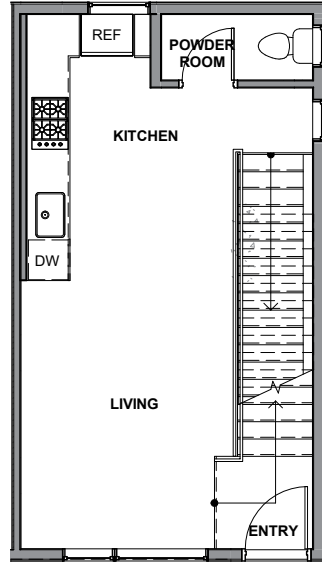

3936B

Level 1

Level 2

Level 3

Level 4

Rooftop Deck

3936 S Pearl Street, Seattle, WA 98118

1208 SF | 2 Beds | 2.25 Baths

Floor plans are provided for illustrative and general informational purposes only. In a continuing effort to improve our products and designs, final construction elevations, square footages, floor plan layouts and/or materials and colors may vary. Buyer to verify all information to their own satisfaction.