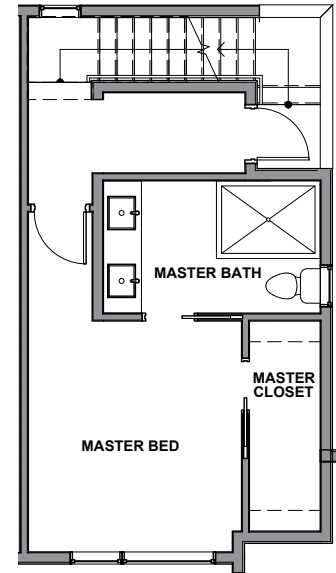

3936B

Level 1

Level 2

Level 3

Level 4

Rooftop Deck

3936 S Pearl Street, Seattle, WA 98118

1208 SF | 2 Beds | 2.25 Baths

Floor plans are provided for illustrative and general informational purposes only. In a continuing effort to improve our products and designs, final construction elevations, square footages, floor plan layouts and/or materials and colors may vary. Buyer to verify all information to their own satisfaction.