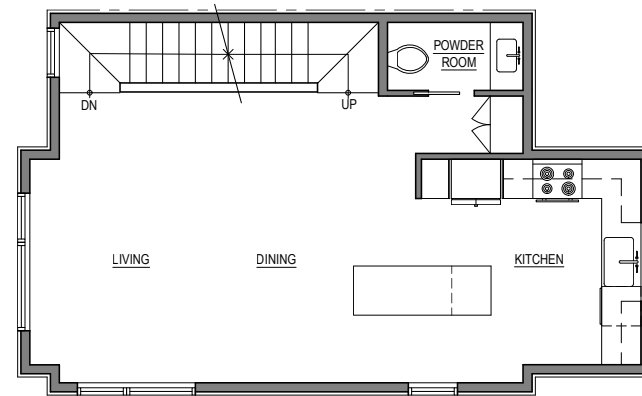

1713 A

Level 1

Level 2

Level 3

Roof Deck

1713 A 14th Ave, Seattle, WA 98122
1401 sf | 2 beds | 2.25 baths | 1 car garage

Floor plans are provided for illustrative and general informational purposes only. In a continuing effort to improve our products and designs, final construction elevations, square footages, floor plan layouts and/or materials and colors may vary. Buyer to verify all information to their own satisfaction.