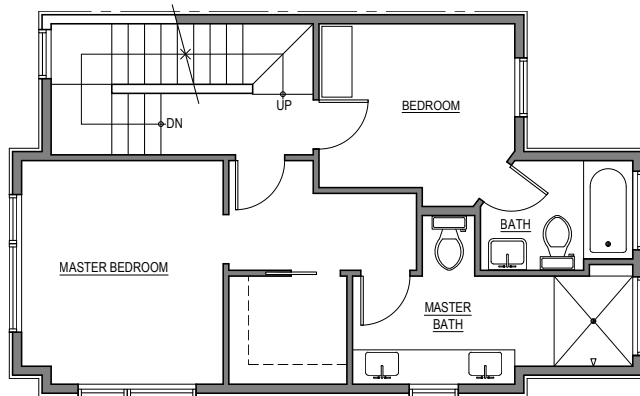

1713 A

Level 1

Level 2

Level 3

Roof Deck

1713 A 14th Ave, Seattle, WA 98122
1401 sf | 2 beds | 2.25 baths | 1 car garage

Floor plans are provided for illustrative and general informational purposes only. In a continuing effort to improve our products and designs, final construction elevations, square footages, floor plan layouts and/or materials and colors may vary. Buyer to verify all information to their own satisfaction.