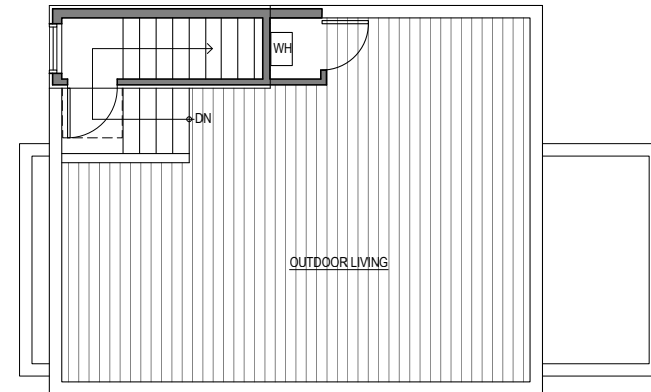

1713 A

Level 1

Level 2

Level 3

Roof Deck

1713 A 14th Ave, Seattle, WA 98122
1401 sf | 2 beds | 2.25 baths | 1 car garage

Floor plans are provided for illustrative and general informational purposes only. In a continuing effort to improve our products and designs, final construction elevations, square footages, floor plan layouts and/or materials and colors may vary. Buyer to verify all information to their own satisfaction.