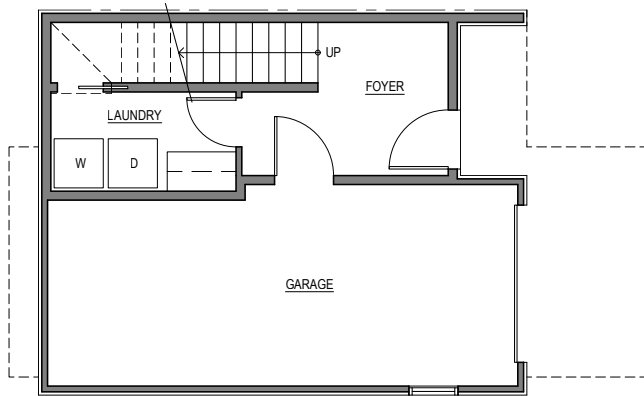

1713 A

Level 1

Level 2

Level 3

Roof Deck

1713 A 14th Ave, Seattle, WA 98122
1401 sf | 2 beds | 2.25 baths | 1 car garage

Floor plans are provided for illustrative and general informational purposes only. In a continuing effort to improve our products and designs, final construction elevations, square footages, floor plan layouts and/or materials and colors may vary. Buyer to verify all information to their own satisfaction.