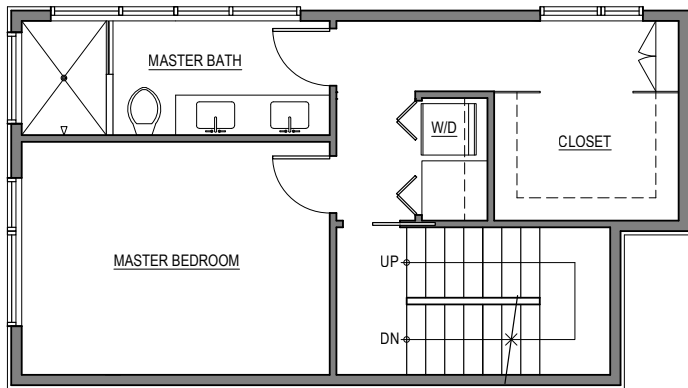

1713 C

Level 1

Level 2

Level 3

Roof Deck

1713 C 14th Ave, Seattle, WA 98122
1531 sf | 3 beds | 2 baths

Floor plans are provided for illustrative and general informational purposes only. In a continuing effort to improve our products and designs, final construction elevations, square footages, floor plan layouts and/or materials and colors may vary. Buyer to verify all information to their own satisfaction.