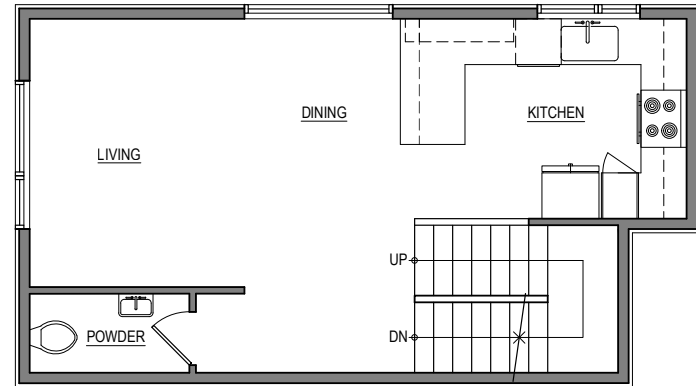

1713 C

Level 1

Level 2

Level 3

Roof Deck

1713 C 14th Ave, Seattle, WA 98122
1531 sf | 3 beds | 2 baths

Floor plans are provided for illustrative and general informational purposes only. In a continuing effort to improve our products and designs, final construction elevations, square footages, floor plan layouts and/or materials and colors may vary. Buyer to verify all information to their own satisfaction.