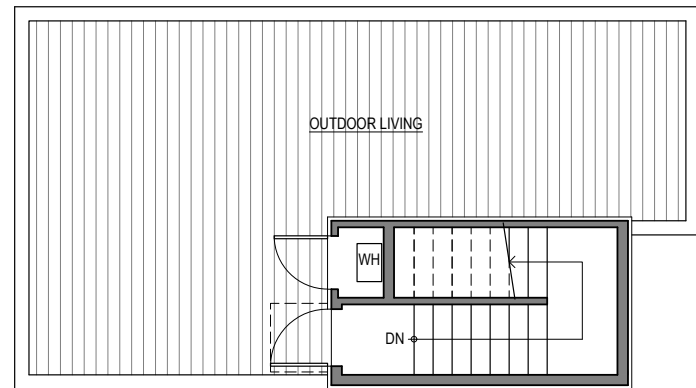

1713 C

Level 1

Level 2

Level 3

Roof Deck

1713 C 14th Ave, Seattle, WA 98122
1531 sf | 3 beds | 2 baths

Floor plans are provided for illustrative and general informational purposes only. In a continuing effort to improve our products and designs, final construction elevations, square footages, floor plan layouts and/or materials and colors may vary. Buyer to verify all information to their own satisfaction.