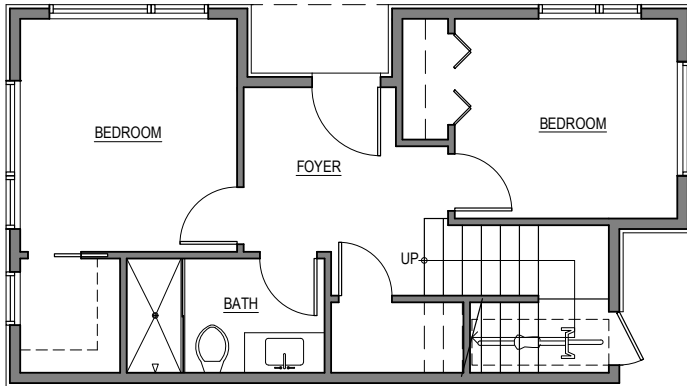

1713 C

Level 1

Level 2

Level 3

Roof Deck

1713 C 14th Ave, Seattle, WA 98122
1531 sf | 3 beds | 2 baths

Floor plans are provided for illustrative and general informational purposes only. In a continuing effort to improve our products and designs, final construction elevations, square footages, floor plan layouts and/or materials and colors may vary. Buyer to verify all information to their own satisfaction.