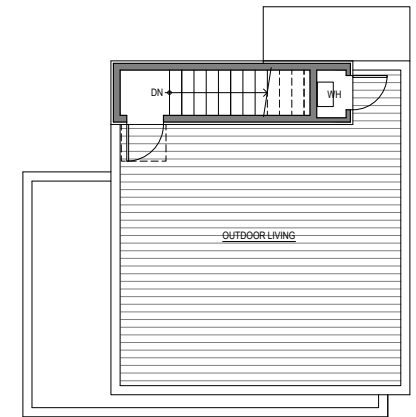

1715 A

Level 1

Level 2

Level 3

Roof Deck

1715 A 14th Ave, Seattle, WA 98122
1496 sf | 2 beds | study | 2 baths | 1 car garage

Floor plans are provided for illustrative and general informational purposes only. In a continuing effort to improve our products and designs, final construction elevations, square footages, floor plan layouts and/or materials and colors may vary. Buyer to verify all information to their own satisfaction.