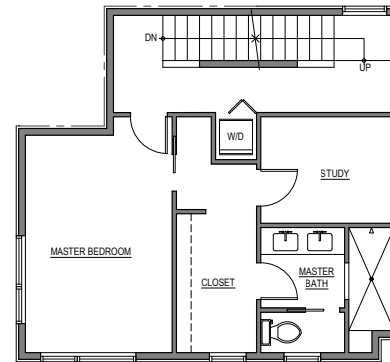

1715 A

Level 1

Level 2

Level 3

Roof Deck

1715 A 14th Ave, Seattle, WA 98122
1496 sf | 2 beds | study | 2 baths | 1 car garage

Floor plans are provided for illustrative and general informational purposes only. In a continuing effort to improve our products and designs, final construction elevations, square footages, floor plan layouts and/or materials and colors may vary. Buyer to verify all information to their own satisfaction.

Habitat for the Modern Life Form.