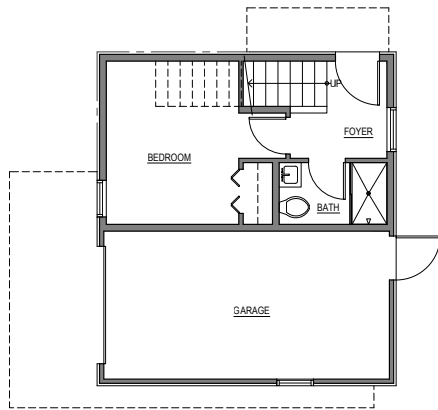

1715 A

Level 1

Level 2

Level 3

Roof Deck

1715 A 14th Ave, Seattle, WA 98122
1496 sf | 2 beds | study | 2 baths | 1 car garage

Floor plans are provided for illustrative and general informational purposes only. In a continuing effort to improve our products and designs, final construction elevations, square footages, floor plan layouts and/or materials and colors may vary. Buyer to verify all information to their own satisfaction.

Habitat for the Modern Life Form.