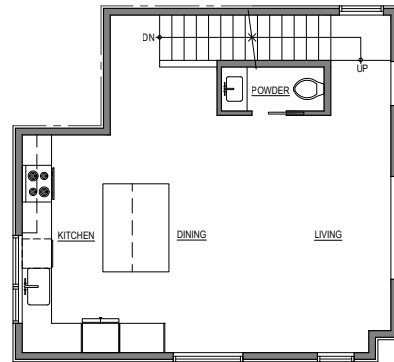

1715 A

Level 1

Level 2

Level 3

Roof Deck

1715 A 14th Ave, Seattle, WA 98122
1496 sf | 2 beds | study | 2 baths | 1 car garage

Floor plans are provided for illustrative and general informational purposes only. In a continuing effort to improve our products and designs, final construction elevations, square footages, floor plan layouts and/or materials and colors may vary. Buyer to verify all information to their own satisfaction.

Habitat for the Modern Life Form.