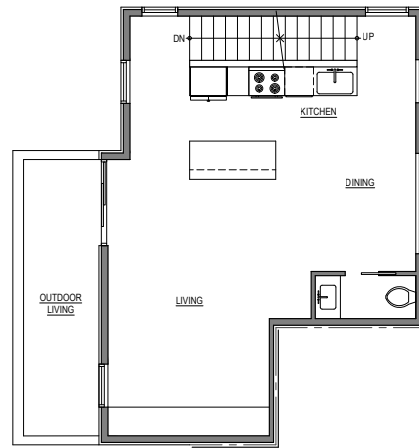

1715 B

Level 1

Level 2

Level 3

Roof Deck

1715 B 14th Ave, Seattle, WA 98122
1619 sf | 3 beds | 2 baths | 1 car garage

 Floor plans are provided for illustrative and general informational purposes only. In a continuing effort to improve our products and designs, final construction elevations, square footages, floor plan layouts and/or materials and colors may vary. Buyer to verify all information to their own satisfaction.