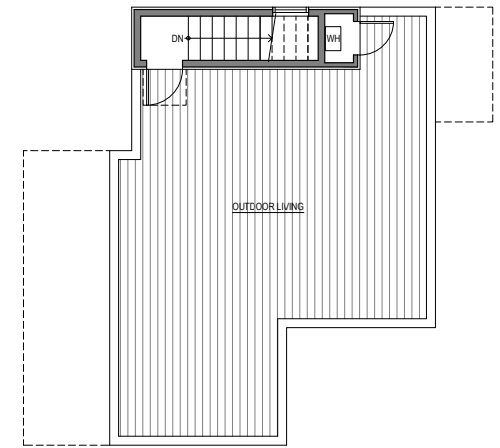

1715 B

Level 1

Level 2

Level 3

Roof Deck

1715 B 14th Ave, Seattle, WA 98122
1619 sf | 3 beds | 2 baths | 1 car garage

 Floor plans are provided for illustrative and general informational purposes only. In a continuing effort to improve our products and designs, final construction elevations, square footages, floor plan layouts and/or materials and colors may vary. Buyer to verify all information to their own satisfaction.