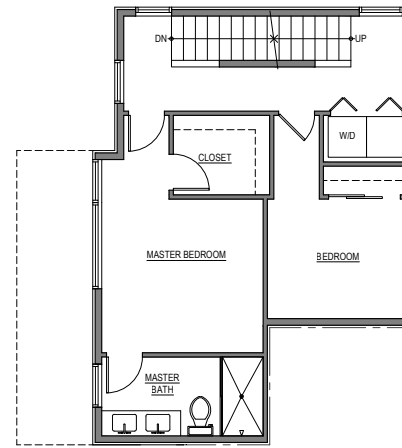

1715 B

Level 1

Level 2

Level 3

Roof Deck

1715 B 14th Ave, Seattle, WA 98122
1619 sf | 3 beds | 2 baths | 1 car garage

 Floor plans are provided for illustrative and general informational purposes only. In a continuing effort to improve our products and designs, final construction elevations, square footages, floor plan layouts and/or materials and colors may vary. Buyer to verify all information to their own satisfaction.