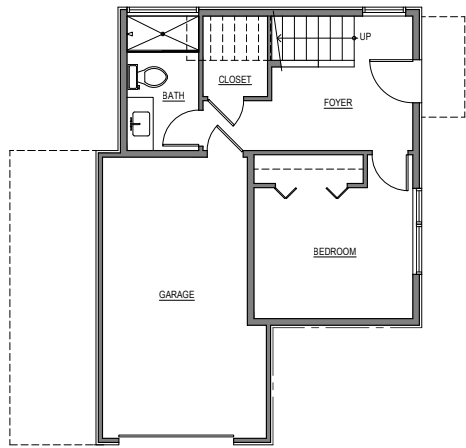

1715 B

Level 1

Level 2

Level 3

Roof Deck

1715 B 14th Ave, Seattle, WA 98122
1619 sf | 3 beds | 2 baths | 1 car garage

 Floor plans are provided for illustrative and general informational purposes only. In a continuing effort to improve our products and designs, final construction elevations, square footages, floor plan layouts and/or materials and colors may vary. Buyer to verify all information to their own satisfaction.