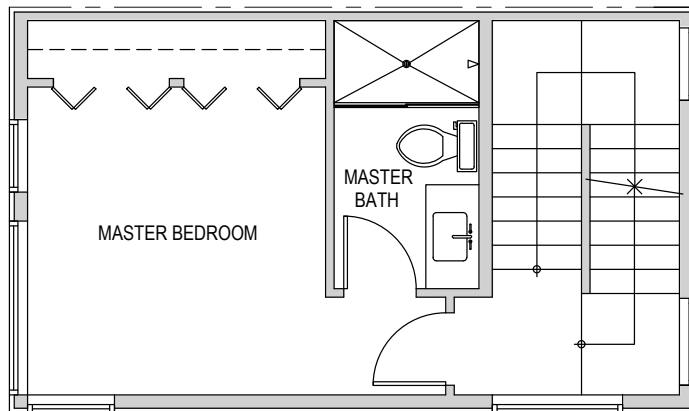

1717 A

Level 1

Level 2

Level 3

Roof Deck

1717 A 14th Ave, Seattle, WA 98122
1188 sf | 2 beds | entertainment room | 1.5 baths

Floor plans are provided for illustrative and general informational purposes only. In a continuing effort to improve our products and designs, final construction elevations, square footages, floor plan layouts and/or materials and colors may vary. Buyer to verify all information to their own satisfaction.