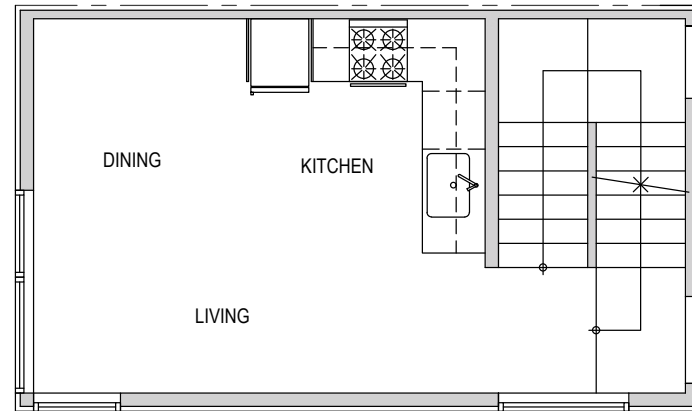

1717 A

Level 1

Level 2

Level 3

Roof Deck

1717 A 14th Ave, Seattle, WA 98122
1188 sf | 2 beds | entertainment room | 1.5 baths

Floor plans are provided for illustrative and general informational purposes only. In a continuing effort to improve our products and designs, final construction elevations, square footages, floor plan layouts and/or materials and colors may vary. Buyer to verify all information to their own satisfaction.