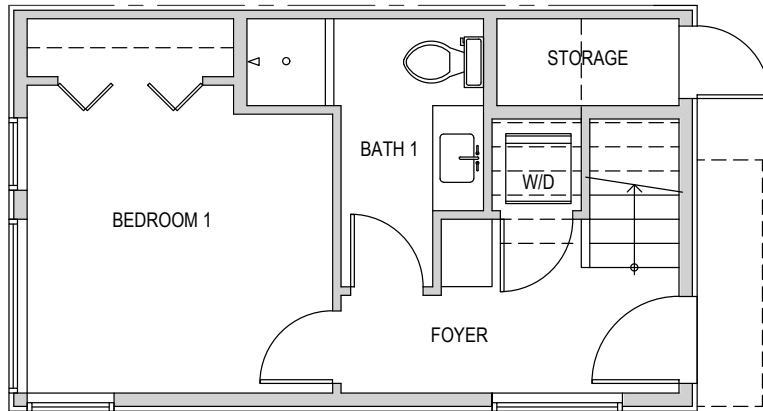

1717 A

Level 1

Level 2

Level 3

Roof Deck

1717 A 14th Ave, Seattle, WA 98122
1188 sf | 2 beds | entertainment room | 1.5 baths

Floor plans are provided for illustrative and general informational purposes only. In a continuing effort to improve our products and designs, final construction elevations, square footages, floor plan layouts and/or materials and colors may vary. Buyer to verify all information to their own satisfaction.