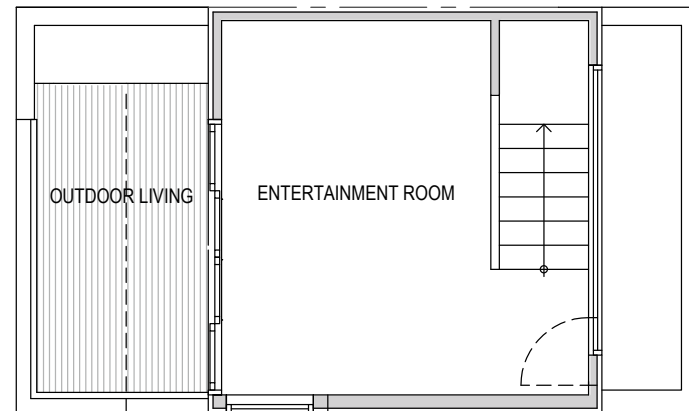

1717 A

Level 1

Level 2

Level 3

Roof Deck

1717 A 14th Ave, Seattle, WA 98122
1188 sf | 2 beds | entertainment room | 1.5 baths

Floor plans are provided for illustrative and general informational purposes only. In a continuing effort to improve our products and designs, final construction elevations, square footages, floor plan layouts and/or materials and colors may vary. Buyer to verify all information to their own satisfaction.