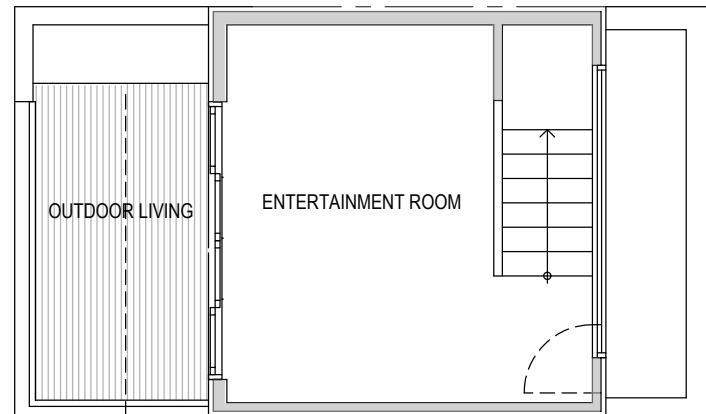

1717 B

Level 1

Level 2

Level 3

Roof Deck

1717 B 14th Ave, Seattle, WA 98122
1188 sf | 2 beds | entertainment room | 1.5 baths

Floor plans are provided for illustrative and general informational purposes only. In a continuing effort to improve our products and designs, final construction elevations, square footages, floor plan layouts and/or materials and colors may vary. Buyer to verify all information to their own satisfaction.

shelter | H O M E S

Habitat for the Modern Life Form.