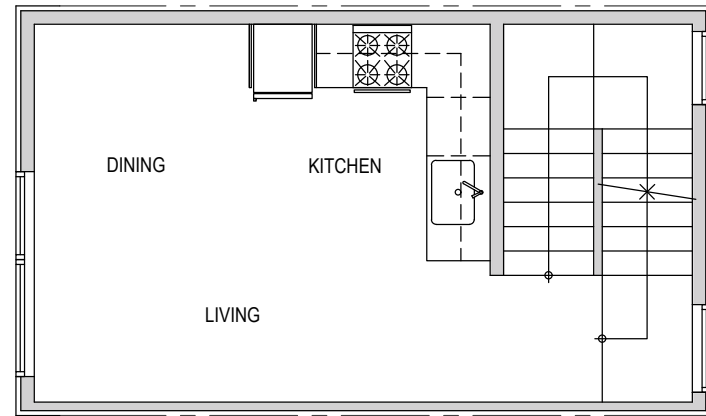

1717 B

Level 1

Level 2

Level 3

Roof Deck

1717 B 14th Ave, Seattle, WA 98122
1188 sf | 2 beds | entertainment room | 1.5 baths

Floor plans are provided for illustrative and general informational purposes only. In a continuing effort to improve our products and designs, final construction elevations, square footages, floor plan layouts and/or materials and colors may vary. Buyer to verify all information to their own satisfaction.

shelter | H O M E S

Habitat for the Modern Life Form.