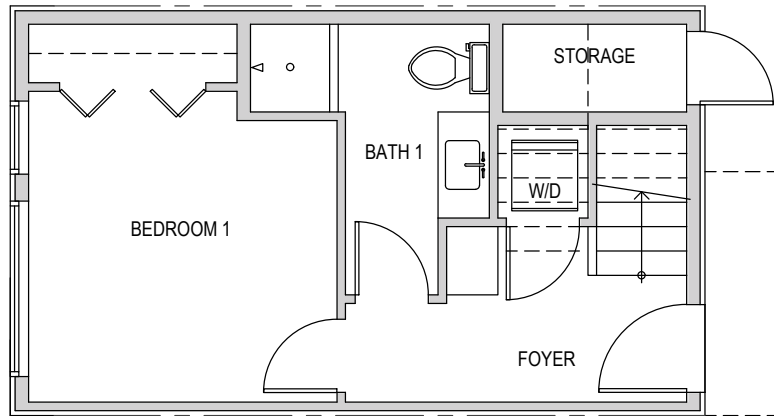

1717 B

Level 1

Level 2

Level 3

Roof Deck

1717 B 14th Ave, Seattle, WA 98122
1188 sf | 2 beds | entertainment room | 1.5 baths

Floor plans are provided for illustrative and general informational purposes only. In a continuing effort to improve our products and designs, final construction elevations, square footages, floor plan layouts and/or materials and colors may vary. Buyer to verify all information to their own satisfaction.

shelter | H O M E S

Habitat for the Modern Life Form.