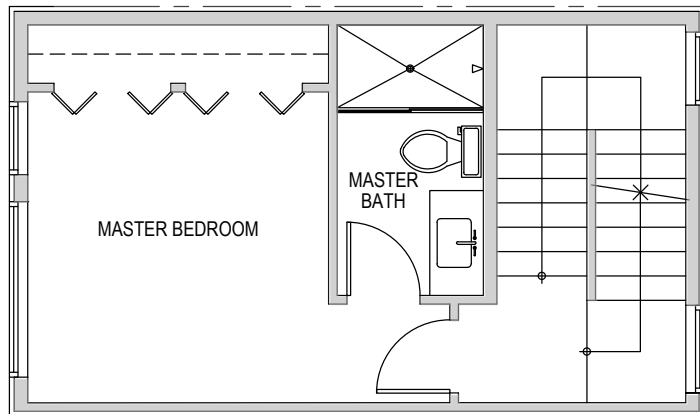

1717 B

Level 1

Level 2

Level 3

Roof Deck

1717 B 14th Ave, Seattle, WA 98122
1188 sf | 2 beds | entertainment room | 1.5 baths

Floor plans are provided for illustrative and general informational purposes only. In a continuing effort to improve our products and designs, final construction elevations, square footages, floor plan layouts and/or materials and colors may vary. Buyer to verify all information to their own satisfaction.

shelter | H O M E S

Habitat for the Modern Life Form.