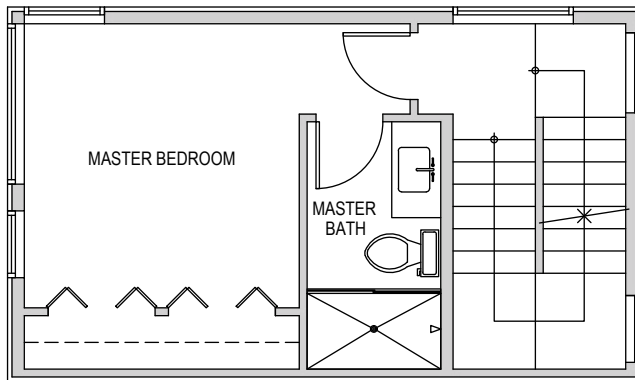

1717 C

Level 1

Level 2

Level 3

Roof Deck

1717 C 14th Ave, Seattle, WA 98122
1188 sf | 2 beds | entertainment room | 1.5 baths

Floor plans are provided for illustrative and general informational purposes only. In a continuing effort to improve our products and designs, final construction elevations, square footages, floor plan layouts and/or materials and colors may vary. Buyer to verify all information to their own satisfaction.

Habitat for the Modern Life Form.