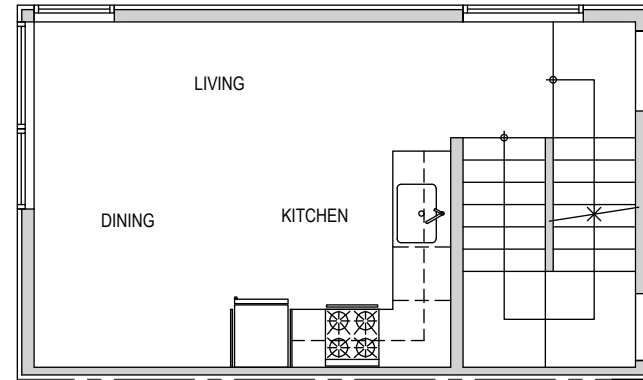

1717 C

Level 1

Level 2

Level 3

Roof Deck

1717 C 14th Ave, Seattle, WA 98122
1188 sf | 2 beds | entertainment room | 1.5 baths

Floor plans are provided for illustrative and general informational purposes only. In a continuing effort to improve our products and designs, final construction elevations, square footages, floor plan layouts and/or materials and colors may vary. Buyer to verify all information to their own satisfaction.

Habitat for the Modern Life Form.