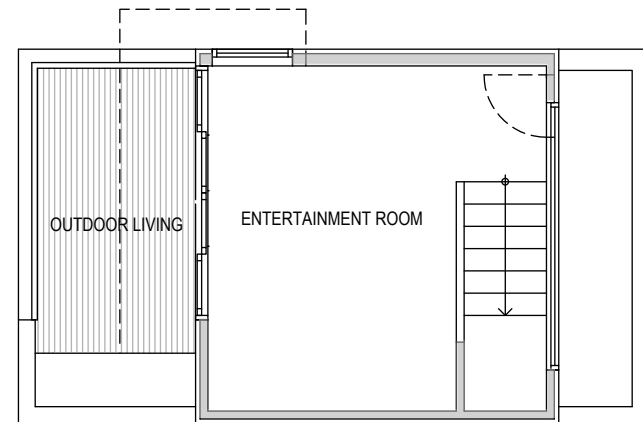

1717 C

Level 1

Level 2

Level 3

Roof Deck

1717 C 14th Ave, Seattle, WA 98122
1188 sf | 2 beds | entertainment room | 1.5 baths

Floor plans are provided for illustrative and general informational purposes only. In a continuing effort to improve our products and designs, final construction elevations, square footages, floor plan layouts and/or materials and colors may vary. Buyer to verify all information to their own satisfaction.

Habitat for the Modern Life Form.