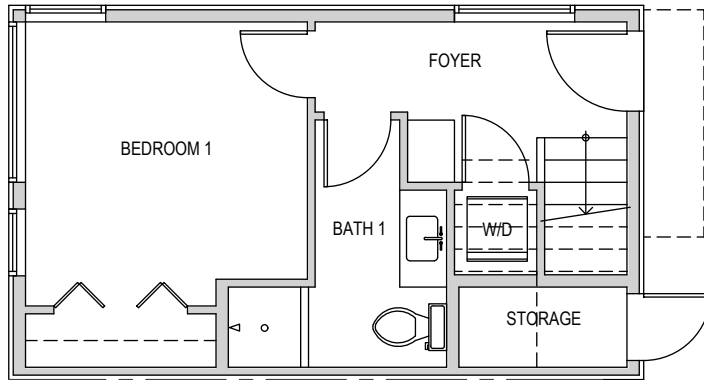

1717 C

Level 1

Level 2

Level 3

Roof Deck

1717 C 14th Ave, Seattle, WA 98122
1188 sf | 2 beds | entertainment room | 1.5 baths

Floor plans are provided for illustrative and general informational purposes only. In a continuing effort to improve our products and designs, final construction elevations, square footages, floor plan layouts and/or materials and colors may vary. Buyer to verify all information to their own satisfaction.

Habitat for the Modern Life Form.