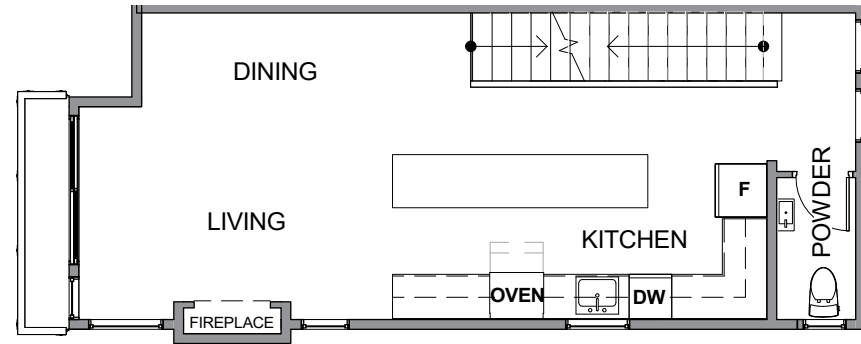

Level 1

Level 2

Level 3

Roof Deck

926A Broadway E, Seattle, WA 98102  
1490 sf | 2 beds | 1.75 baths | open concept

Floor plans are provided for illustrative and general informational purposes only. In a continuing effort to improve our products and designs, final construction elevations, square footages, floor plan layouts and/or materials and colors may vary. Buyer to verify all information to their own satisfaction.

Habitat for the Modern Life Form.