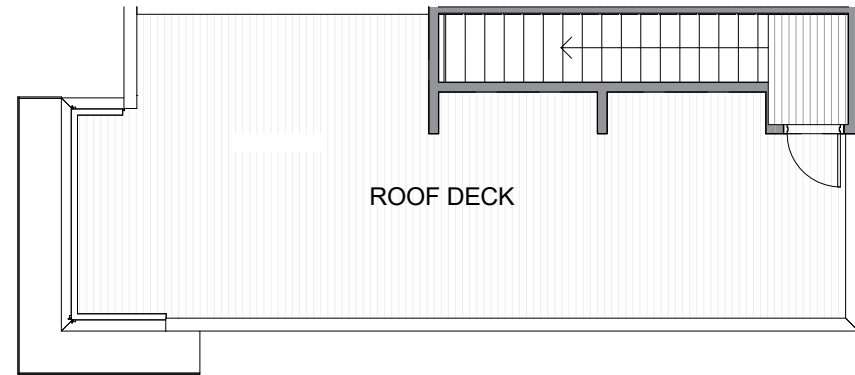

Level 1

Level 2

Level 3

Roof Deck

926A Broadway E, Seattle, WA 98102  
1490 sf | 2 beds | 1.75 baths | open concept

Floor plans are provided for illustrative and general informational purposes only. In a continuing effort to improve our products and designs, final construction elevations, square footages, floor plan layouts and/or materials and colors may vary. Buyer to verify all information to their own satisfaction.