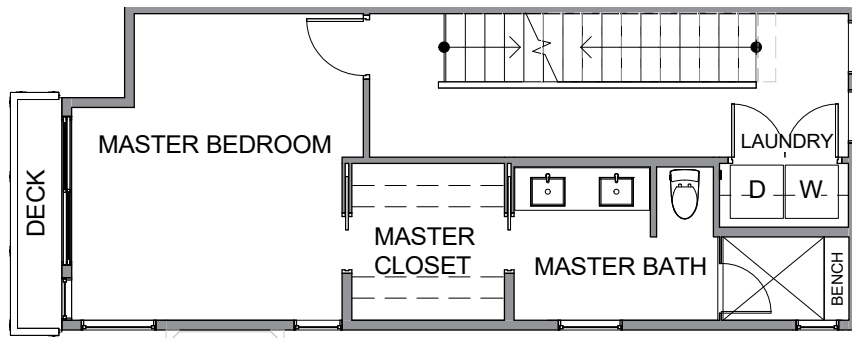

Level 1

Level 2

Level 3

Roof Deck

926A Broadway E, Seattle, WA 98102  
1490 sf | 2 beds | 1.75 baths | open concept

Floor plans are provided for illustrative and general informational purposes only. In a continuing effort to improve our products and designs, final construction elevations, square footages, floor plan layouts and/or materials and colors may vary. Buyer to verify all information to their own satisfaction.

Habitat for the Modern Life Form.