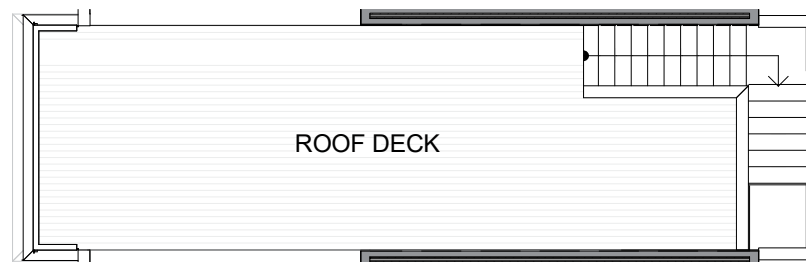

Level 1

Level 2

Level 3

Roof Deck

926B Broadway E, Seattle, WA 98102
1399 sf | 2 beds | 1.75 baths | open concept

Floor plans are provided for illustrative and general informational purposes only. In a continuing effort to improve our products and designs, final construction elevations, square footages, floor plan layouts and/or materials and colors may vary. Buyer to verify all information to their own satisfaction.