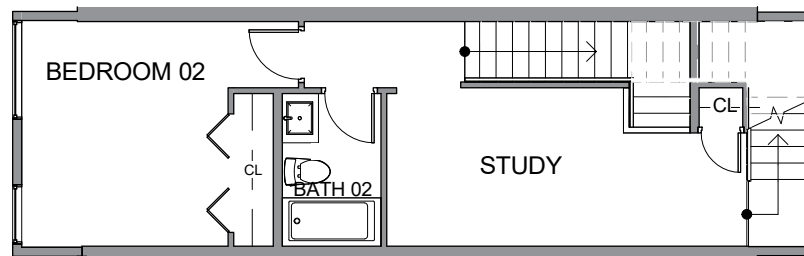

Level 1

Level 2

Level 3

Roof Deck

926B Broadway E, Seattle, WA 98102
1399 sf | 2 beds | 1.75 baths | open concept

Floor plans are provided for illustrative and general informational purposes only. In a continuing effort to improve our products and designs, final construction elevations, square footages, floor plan layouts and/or materials and colors may vary. Buyer to verify all information to their own satisfaction.