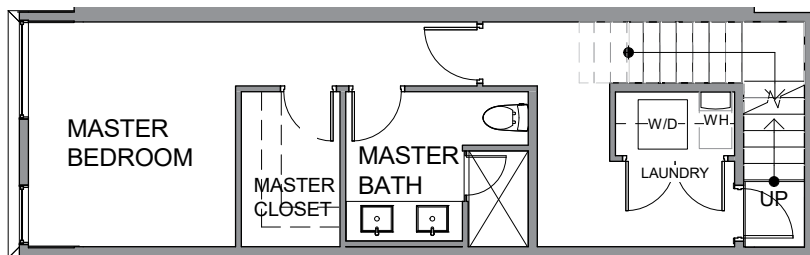

Level 1

Level 2

Level 3

Roof Deck

926B Broadway E, Seattle, WA 98102
1399 sf | 2 beds | 1.75 baths | open concept

Floor plans are provided for illustrative and general informational purposes only. In a continuing effort to improve our products and designs, final construction elevations, square footages, floor plan layouts and/or materials and colors may vary. Buyer to verify all information to their own satisfaction.

Habitat for the Modern Life Form.