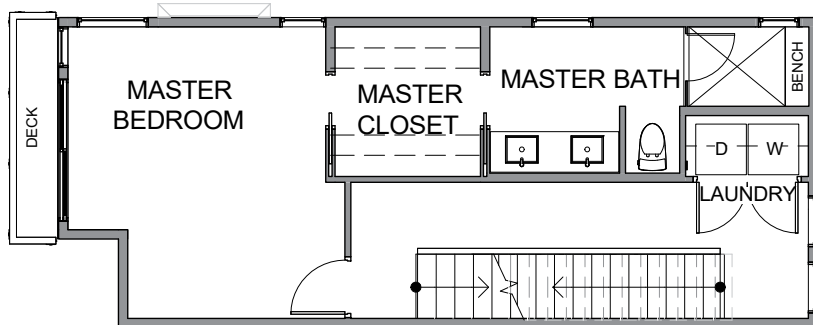

Level 1

Level 2

Level 3

Roof Deck

926C Broadway E, Seattle, WA 98102  
1490 sf | 2 beds | 1.75 baths | open concept

Floor plans are provided for illustrative and general informational purposes only. In a continuing effort to improve our products and designs, final construction elevations, square footages, floor plan layouts and/or materials and colors may vary. Buyer to verify all information to their own satisfaction.

Habitat for the Modern Life Form.