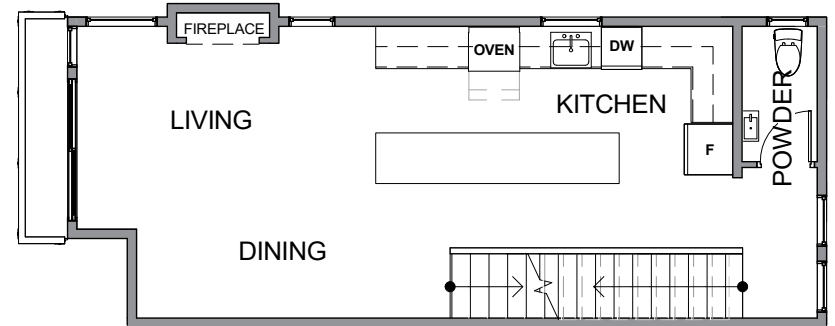

Level 1

Level 2

Level 3

Roof Deck

926C Broadway E, Seattle, WA 98102  
1490 sf | 2 beds | 1.75 baths | open concept

Floor plans are provided for illustrative and general informational purposes only. In a continuing effort to improve our products and designs, final construction elevations, square footages, floor plan layouts and/or materials and colors may vary. Buyer to verify all information to their own satisfaction.

Habitat for the Modern Life Form.