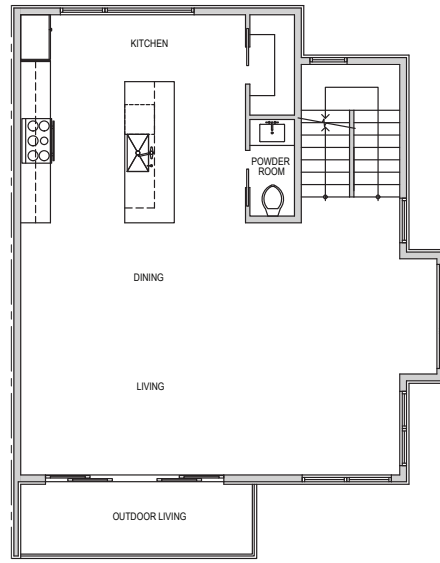

1514

Level 1

Level 2

Level 3

Roof Deck

1514 5th Ave N. Seattle, WA 98109
 2273 SF | 3 Beds | 3.25 Baths | 2 Car Garage

 Floor plans are provided for illustrative and general informational purposes only. In a continuing effort to improve our products and designs, final construction elevations, square footages, floor plan layouts and/or materials and colors may vary. Buyer to verify all information to their own satisfaction.