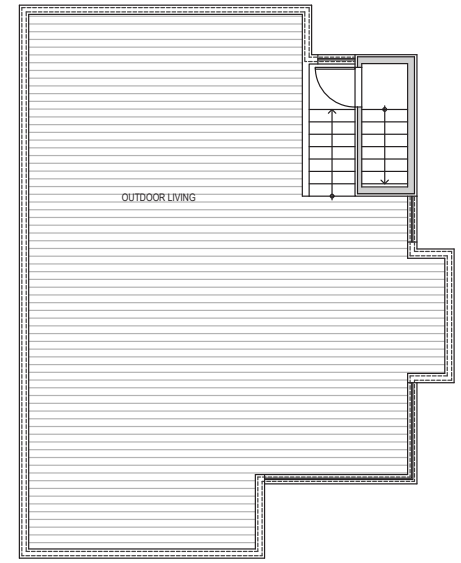

1514

Level 1

Level 2

Level 3

Roof Deck

1514 5th Ave N. Seattle, WA 98109
 2273 SF | 3 Beds | 3.25 Baths | 2 Car Garage

 Floor plans are provided for illustrative and general informational purposes only. In a continuing effort to improve our products and designs, final construction elevations, square footages, floor plan layouts and/or materials and colors may vary. Buyer to verify all information to their own satisfaction.