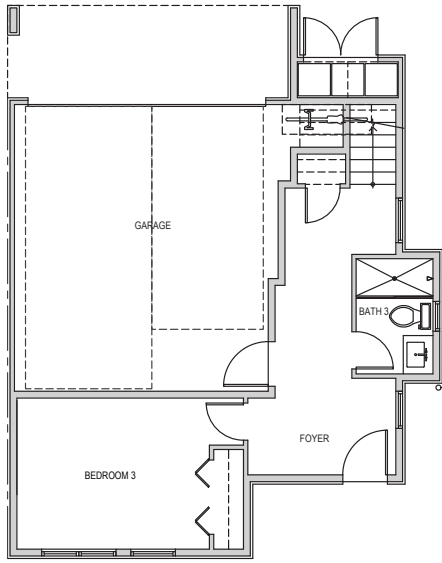

1514

Level 1

Level 2

Level 3

Roof Deck

1514 5th Ave N. Seattle, WA 98109
 2273 SF | 3 Beds | 3.25 Baths | 2 Car Garage

 Floor plans are provided for illustrative and general informational purposes only. In a continuing effort to improve our products and designs, final construction elevations, square footages, floor plan layouts and/or materials and colors may vary. Buyer to verify all information to their own satisfaction.