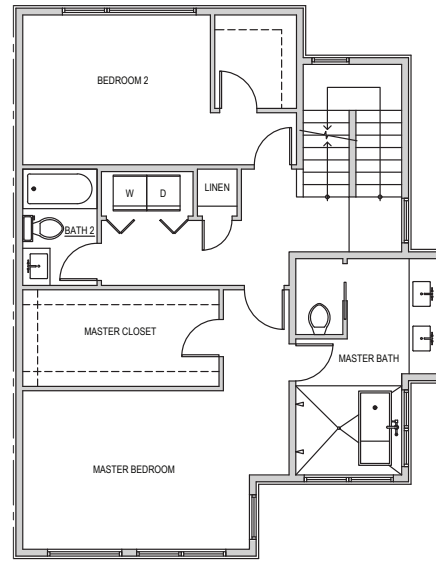

1514

Level 1

Level 2

Level 3

Roof Deck

1514 5th Ave N. Seattle, WA 98109
 2273 SF | 3 Beds | 3.25 Baths | 2 Car Garage

 Floor plans are provided for illustrative and general informational purposes only. In a continuing effort to improve our products and designs, final construction elevations, square footages, floor plan layouts and/or materials and colors may vary. Buyer to verify all information to their own satisfaction.