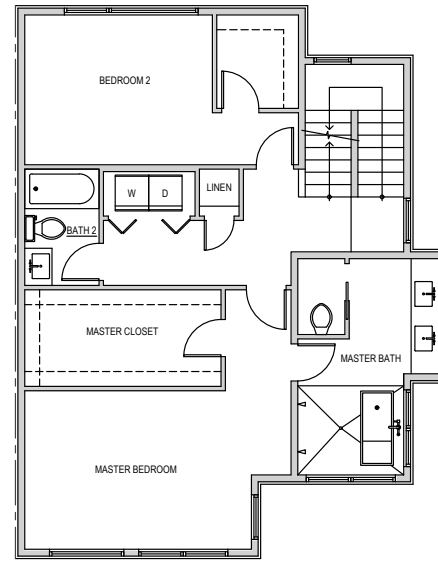

1514

Level 1

Level 2

Level 3

Roof Deck

1514 5th Ave N. Seattle, WA 98109  
 2206 SF | 3 Beds | 3.25 Baths | 2 Car Garage

 Floor plans are provided for illustrative and general informational purposes only. In a continuing effort to improve our products and designs, final construction elevations, square footages, floor plan layouts and/or materials and colors may vary. Buyer to verify all information to their own satisfaction.