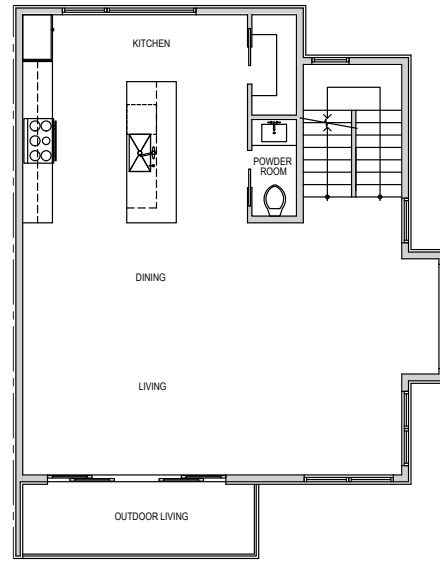

1514

Level 1

Level 2

Level 3

Roof Deck

1514 5th Ave N. Seattle, WA 98109  
 2206 SF | 3 Beds | 3.25 Baths | 2 Car Garage

 Floor plans are provided for illustrative and general informational purposes only. In a continuing effort to improve our products and designs, final construction elevations, square footages, floor plan layouts and/or materials and colors may vary. Buyer to verify all information to their own satisfaction.