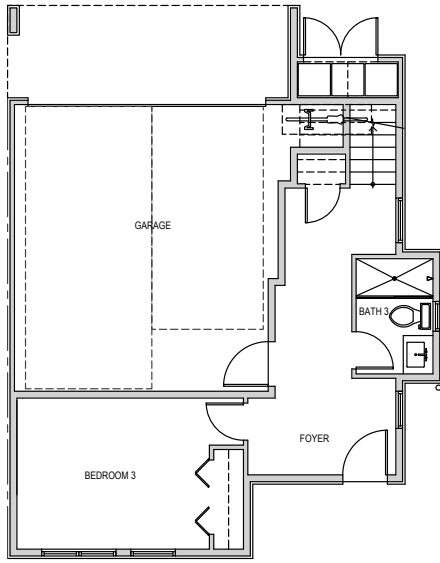

1514

Level 1

Level 2

Level 3

Roof Deck

1514 5th Ave N. Seattle, WA 98109  
 2206 SF | 3 Beds | 3.25 Baths | 2 Car Garage

 Floor plans are provided for illustrative and general informational purposes only. In a continuing effort to improve our products and designs, final construction elevations, square footages, floor plan layouts and/or materials and colors may vary. Buyer to verify all information to their own satisfaction.