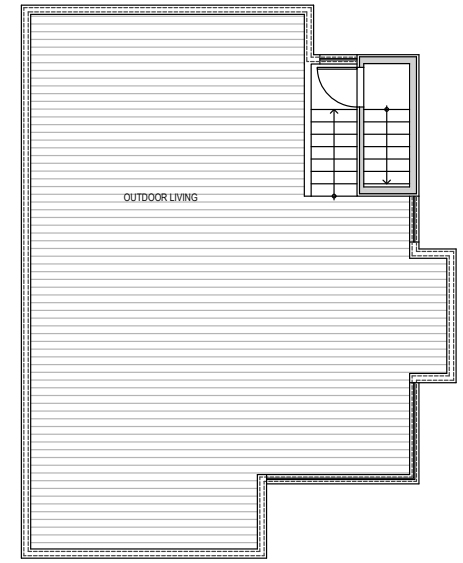

1514

Level 1

Level 2

Level 3

Roof Deck

1514 5th Ave N. Seattle, WA 98109  
 2206 SF | 3 Beds | 3.25 Baths | 2 Car Garage

 Floor plans are provided for illustrative and general informational purposes only. In a continuing effort to improve our products and designs, final construction elevations, square footages, floor plan layouts and/or materials and colors may vary. Buyer to verify all information to their own satisfaction.