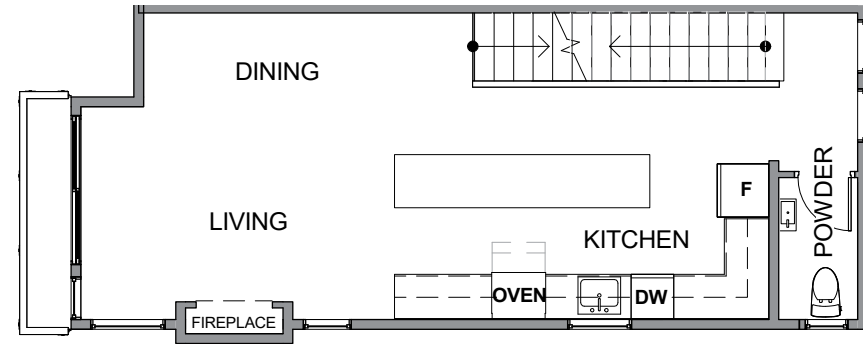

Level 1

Level 2

Level 3

Roof Deck

926A Broadway E, Seattle, WA 98102
Approx. 1528 sf | 2 beds | 2.25 baths | open concept

Floor plans are provided for illustrative and general informational purposes only. In a continuing effort to improve our products and designs, final construction elevations, square footages, floor plan layouts and/or materials and colors may vary. Buyer to verify all information to their own satisfaction.

Habitat for the Modern Life Form.