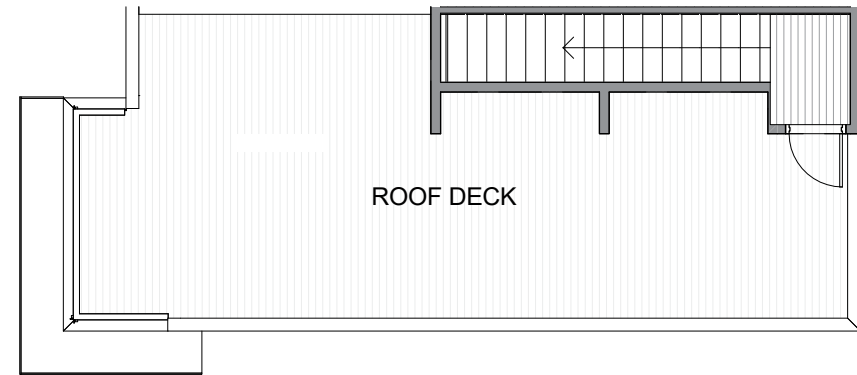

Level 1

Level 2

Level 3

Roof Deck

926A Broadway E, Seattle, WA 98102
Approx. 1528 sf | 2 beds | 2.25 baths | open concept

Floor plans are provided for illustrative and general informational purposes only. In a continuing effort to improve our products and designs, final construction elevations, square footages, floor plan layouts and/or materials and colors may vary. Buyer to verify all information to their own satisfaction.