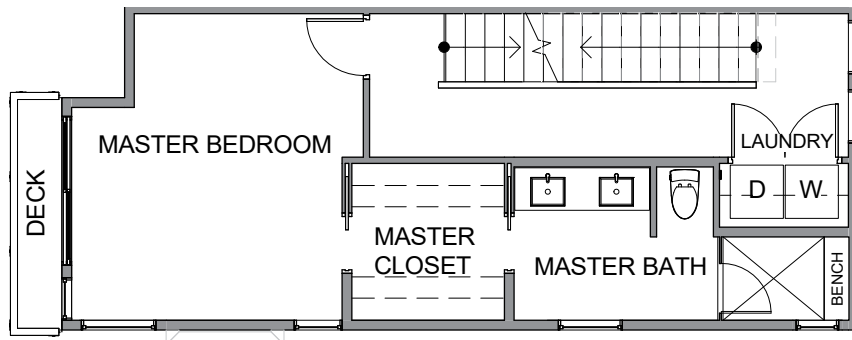

Level 1

Level 2

Level 3

Roof Deck

926A Broadway E, Seattle, WA 98102
Approx. 1528 sf | 2 beds | 2.25 baths | open concept

Floor plans are provided for illustrative and general informational purposes only. In a continuing effort to improve our products and designs, final construction elevations, square footages, floor plan layouts and/or materials and colors may vary. Buyer to verify all information to their own satisfaction.

Habitat for the Modern Life Form.