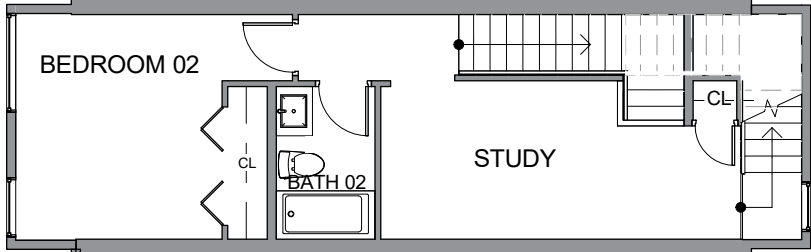

Level 1

Level 2

Level 3

Roof Deck

926B Broadway E, Seattle, WA 98102
Approx. 1432 sf | 2 beds | 1.75 baths | open concept

Floor plans are provided for illustrative and general informational purposes only. In a continuing effort to improve our products and designs, final construction elevations, square footages, floor plan layouts and/or materials and colors may vary. Buyer to verify all information to their own satisfaction.