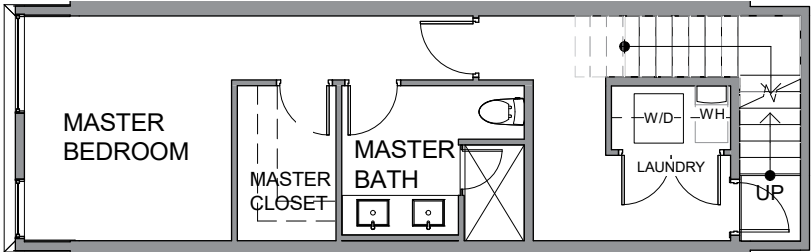

Level 1

Level 2

Level 3

Roof Deck

926B Broadway E, Seattle, WA 98102
Approx. 1432 sf | 2 beds | 1.75 baths | open concept

Floor plans are provided for illustrative and general informational purposes only. In a continuing effort to improve our products and designs, final construction elevations, square footages, floor plan layouts and/or materials and colors may vary. Buyer to verify all information to their own satisfaction.