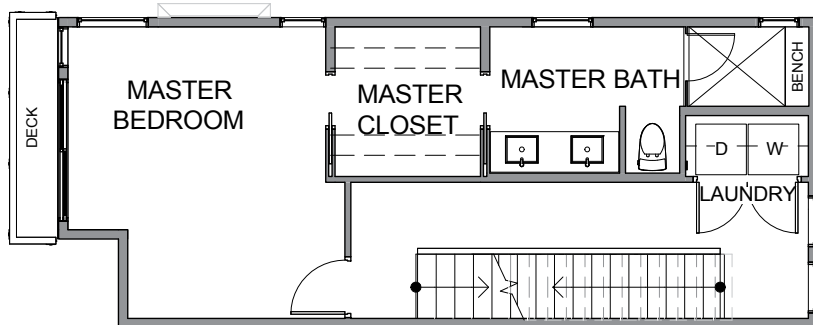

Level 1

Level 2

Level 3

Roof Deck

926C Broadway E, Seattle, WA 98102
Approx. 1527 sf | 2 beds | 2.25 baths | open concept

Floor plans are provided for illustrative and general informational purposes only. In a continuing effort to improve our products and designs, final construction elevations, square footages, floor plan layouts and/or materials and colors may vary. Buyer to verify all information to their own satisfaction.

Habitat for the Modern Life Form.