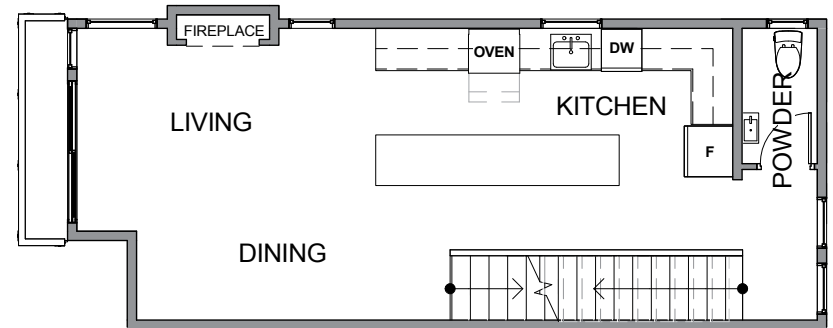

Level 1

Level 2

Level 3

Roof Deck

926C Broadway E, Seattle, WA 98102
Approx. 1527 sf | 2 beds | 2.25 baths | open concept

Floor plans are provided for illustrative and general informational purposes only. In a continuing effort to improve our products and designs, final construction elevations, square footages, floor plan layouts and/or materials and colors may vary. Buyer to verify all information to their own satisfaction.

Habitat for the Modern Life Form.