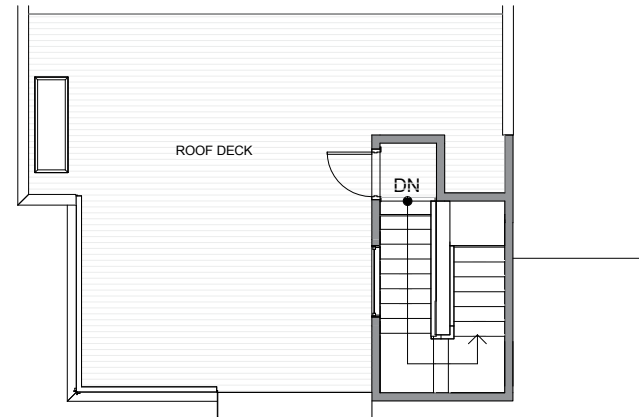

Level 1

Level 3

Level 2

Roof Deck

928A Broadway E, Seattle, WA 98102
Approx. 1792 sf | 3 beds | 3.25 baths | 1 car garage | open concept

Floor plans are provided for illustrative and general informational purposes only. In a continuing effort to improve our products and designs, final construction elevations, square footages, floor plan layouts and/or materials and colors may vary. Buyer to verify all information to their own satisfaction.