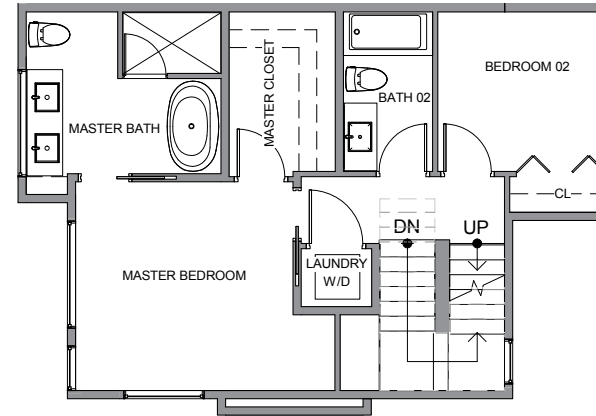

Level 1

Level 3

Level 2

Roof Deck

928A Broadway E, Seattle, WA 98102
Approx. 1792 sf | 3 beds | 3.25 baths | 1 car garage | open concept

Floor plans are provided for illustrative and general informational purposes only. In a continuing effort to improve our products and designs, final construction elevations, square footages, floor plan layouts and/or materials and colors may vary. Buyer to verify all information to their own satisfaction.