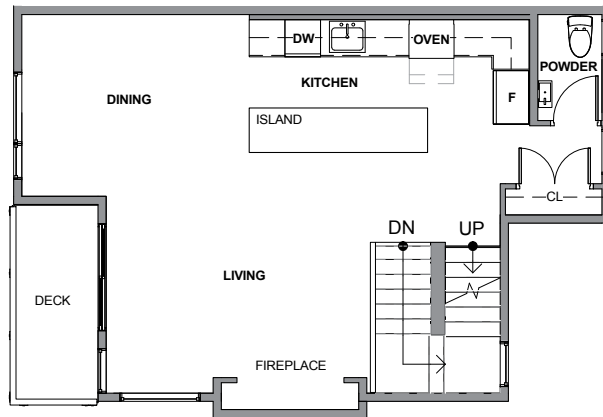

Level 1

Level 3

Level 2

Roof Deck

928A Broadway E, Seattle, WA 98102
Approx. 1792 sf | 3 beds | 3.25 baths | 1 car garage | open concept

Floor plans are provided for illustrative and general informational purposes only. In a continuing effort to improve our products and designs, final construction elevations, square footages, floor plan layouts and/or materials and colors may vary. Buyer to verify all information to their own satisfaction.