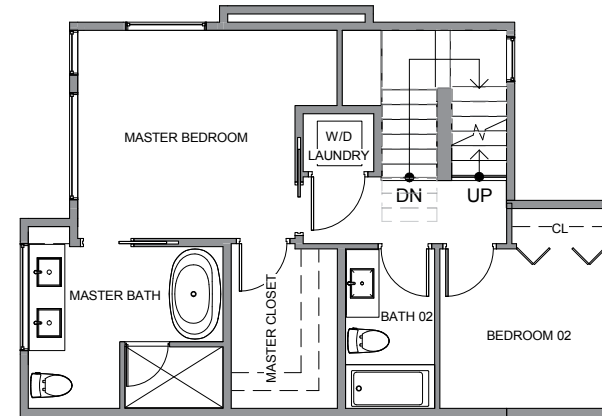

Level 1

Level 3

Level 2

Roof Deck

928B Broadway E, Seattle, WA 98102
Approx. 1788 sf | 3 beds | 3.25 baths | 1 car garage | open concept

Floor plans are provided for illustrative and general informational purposes only. In a continuing effort to improve our products and designs, final construction elevations, square footages, floor plan layouts and/or materials and colors may vary. Buyer to verify all information to their own satisfaction.