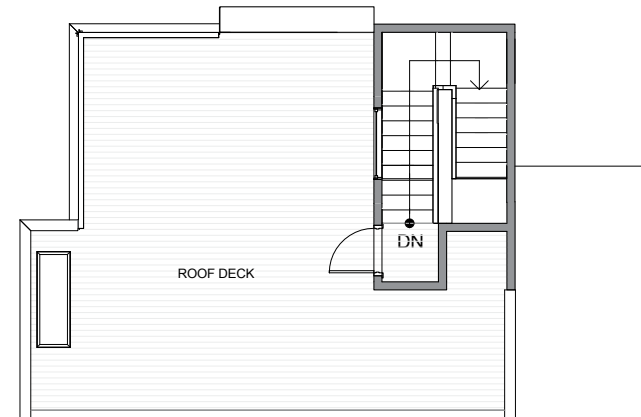

Level 1

Level 3

Level 2

Roof Deck

928B Broadway E, Seattle, WA 98102
Approx. 1788 sf | 3 beds | 3.25 baths | 1 car garage | open concept

Floor plans are provided for illustrative and general informational purposes only. In a continuing effort to improve our products and designs, final construction elevations, square footages, floor plan layouts and/or materials and colors may vary. Buyer to verify all information to their own satisfaction.