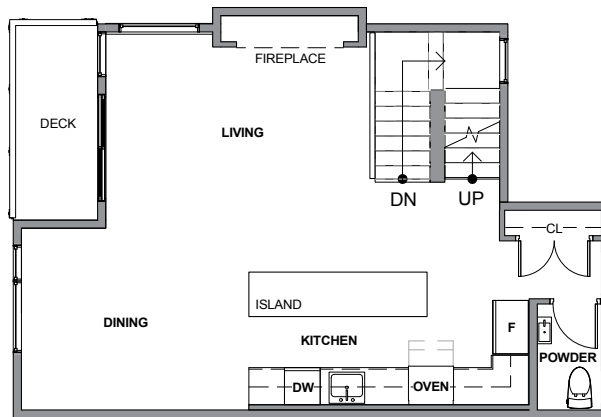

Level 1

Level 3

Level 2

Roof Deck

928B Broadway E, Seattle, WA 98102
Approx. 1788 sf | 3 beds | 3.25 baths | 1 car garage | open concept

Floor plans are provided for illustrative and general informational purposes only. In a continuing effort to improve our products and designs, final construction elevations, square footages, floor plan layouts and/or materials and colors may vary. Buyer to verify all information to their own satisfaction.