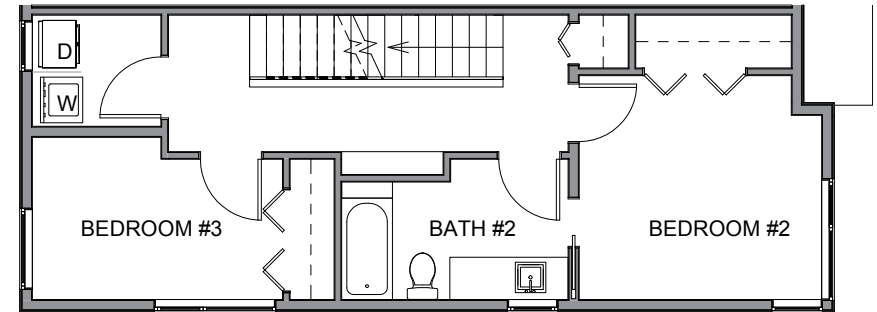

Level 1

Level 2

Level 3

Roof Deck

3421 9th Ave W, Seattle WA 98119

1901 sf | 3 beds | 2.5 baths

Floor plans are provided for illustrative and general informational purposes only. In a continuing effort to improve our products and designs, final construction elevations, square footages, floor plan layouts and/or materials and colors may vary. Buyer to verify all information to their own satisfaction.

Habitat for the Modern Life Form.