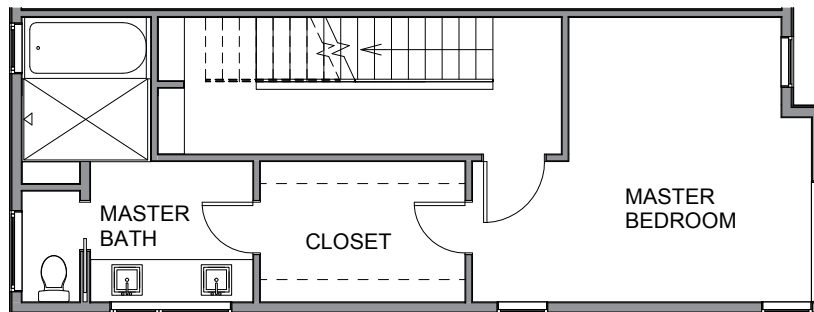

Level 1

Level 2

Level 3

Roof Deck

3421 9th Ave W, Seattle WA 98119

1901 sf | 3 beds | 2.5 baths

Floor plans are provided for illustrative and general informational purposes only. In a continuing effort to improve our products and designs, final construction elevations, square footages, floor plan layouts and/or materials and colors may vary. Buyer to verify all information to their own satisfaction.

Habitat for the Modern Life Form.