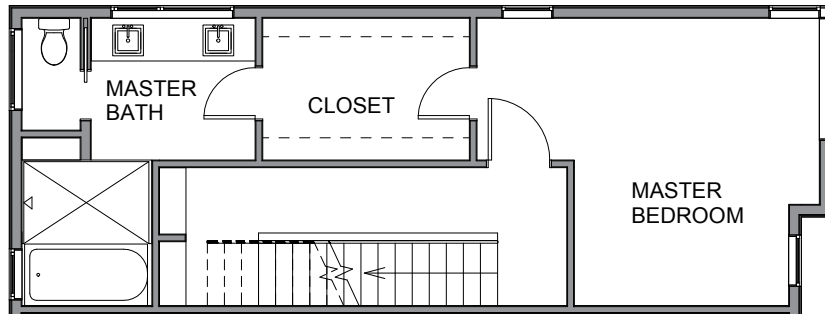

Level 1

Level 2

Level 3

Roof Deck

**3423 9th Ave W, Seattle WA 98119**  
**1901 sf | 3 beds | 2.5 baths**

 Floor plans are provided for illustrative and general informational purposes only. In a continuing effort to improve our products and designs, final construction elevations, square footages, floor plan layouts and/or materials and colors may vary. Buyer to verify all information to their own satisfaction.