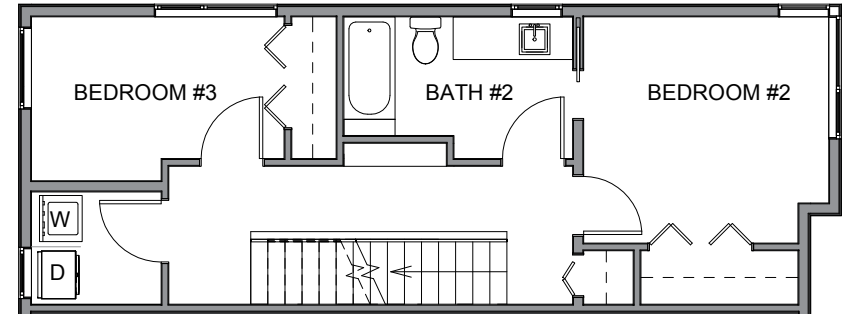

Level 1

Level 2

Level 3

Roof Deck

**3423 9th Ave W, Seattle WA 98119**  
**1901 sf | 3 beds | 2.5 baths**

 Floor plans are provided for illustrative and general informational purposes only. In a continuing effort to improve our products and designs, final construction elevations, square footages, floor plan layouts and/or materials and colors may vary. Buyer to verify all information to their own satisfaction.