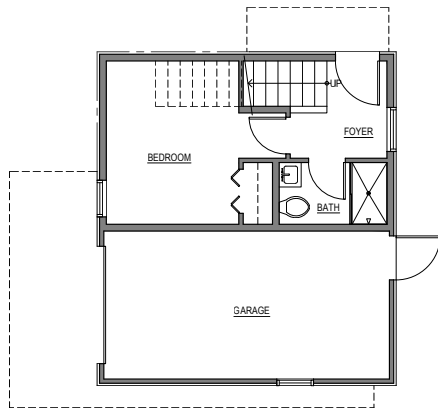

1715 A

Level 1

Level 2

Level 3

Roof Deck

1715 A 14th Ave, Seattle, WA 98122  
1496 sf | 2 beds | study | 2 baths | 1 car garage

Floor plans are provided for illustrative and general informational purposes only. In a continuing effort to improve our products and designs, final construction elevations, square footages, floor plan layouts and/or materials and colors may vary. Buyer to verify all information to their own satisfaction.

shelter | H O M E S

Habitat for the Modern Life Form.