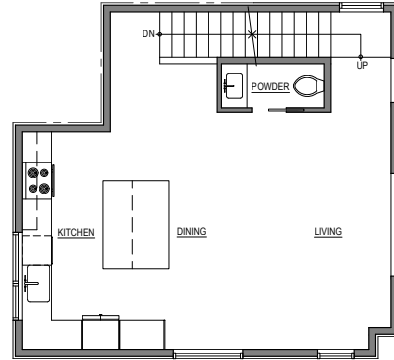

1715 A

Level 1

Level 2

Level 3

Roof Deck

1715 A 14th Ave, Seattle, WA 98122  
1496 sf | 2 beds | study | 2 baths | 1 car garage

Floor plans are provided for illustrative and general informational purposes only. In a continuing effort to improve our products and designs, final construction elevations, square footages, floor plan layouts and/or materials and colors may vary. Buyer to verify all information to their own satisfaction.

shelter | H O M E S

Habitat for the Modern Life Form.