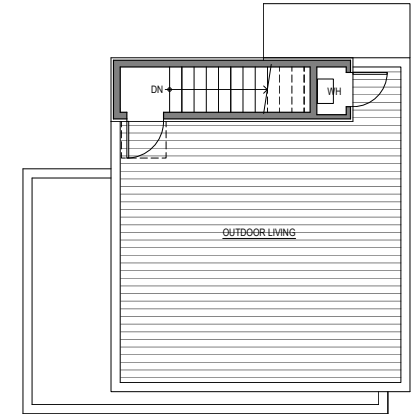

1715 A

Level 1

Level 2

Level 3

Roof Deck

1715 A 14th Ave, Seattle, WA 98122  
1496 sf | 2 beds | study | 2 baths | 1 car garage

Floor plans are provided for illustrative and general informational purposes only. In a continuing effort to improve our products and designs, final construction elevations, square footages, floor plan layouts and/or materials and colors may vary. Buyer to verify all information to their own satisfaction.

shelter | H O M E S

Habitat for the Modern Life Form.