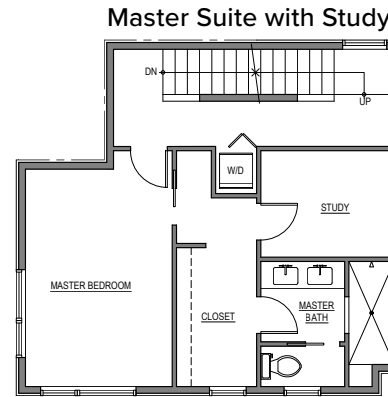

1715 A

Level 1

Level 2

Level 3

Roof Deck

1715 A 14th Ave, Seattle, WA 98122  
1496 sf | 2 beds | study | 2 baths | 1 car garage

Floor plans are provided for illustrative and general informational purposes only. In a continuing effort to improve our products and designs, final construction elevations, square footages, floor plan layouts and/or materials and colors may vary. Buyer to verify all information to their own satisfaction.

shelter | H O M E S

Habitat for the Modern Life Form.