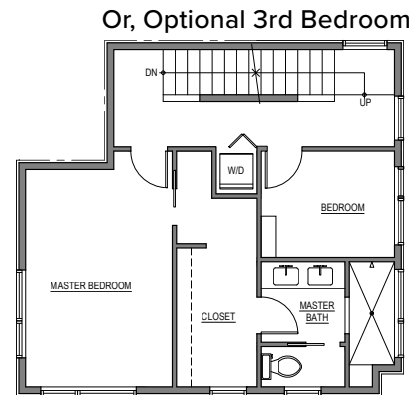

1715 A

Level 1

Level 2

Level 3

Roof Deck

1715 A 14th Ave, Seattle, WA 98122  
1496 sf | 2 beds | study | 2 baths | 1 car garage

Floor plans are provided for illustrative and general informational purposes only. In a continuing effort to improve our products and designs, final construction elevations, square footages, floor plan layouts and/or materials and colors may vary. Buyer to verify all information to their own satisfaction.

shelter | H O M E S

Habitat for the Modern Life Form.