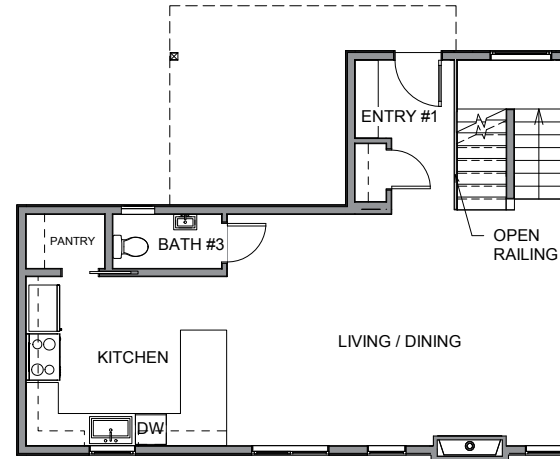

Level 1

Level 2

Level 3

Roof Deck

3417B 9th Ave W, Seattle WA 98119

2509 sf | 3 beds | 3.25 baths

Floor plans are provided for illustrative and general informational purposes only. In a continuing effort to improve our products and designs, final construction elevations, square footages, floor plan layouts and/or materials and colors may vary. Buyer to verify all information to their own satisfaction.

shelter

H O M E S

Habitat for the Modern Life Form.