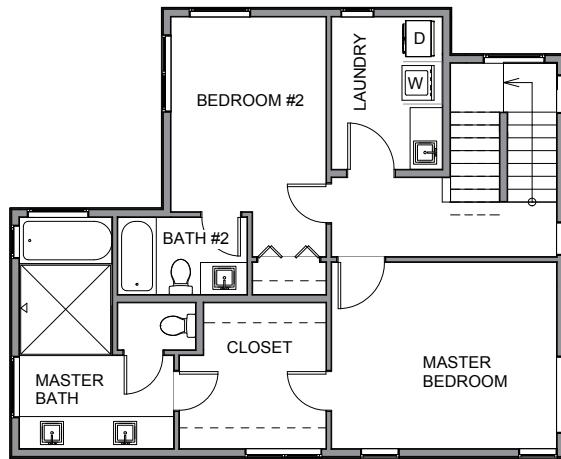

Level 1

Level 2

Level 3

Roof Deck

3417B 9th Ave W, Seattle WA 98119

2509 sf | 3 beds | 3.25 baths

Floor plans are provided for illustrative and general informational purposes only. In a continuing effort to improve our products and designs, final construction elevations, square footages, floor plan layouts and/or materials and colors may vary. Buyer to verify all information to their own satisfaction.

shelter

H O M E S

Habitat for the Modern Life Form.