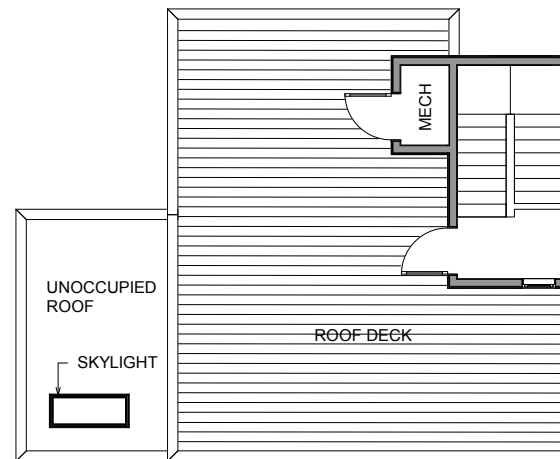

Level 1

Level 2

Level 3

Roof Deck

3417B 9th Ave W, Seattle WA 98119

2509 sf | 3 beds | 3.25 baths

Floor plans are provided for illustrative and general informational purposes only. In a continuing effort to improve our products and designs, final construction elevations, square footages, floor plan layouts and/or materials and colors may vary. Buyer to verify all information to their own satisfaction.

shelter

H O M E S

Habitat for the Modern Life Form.