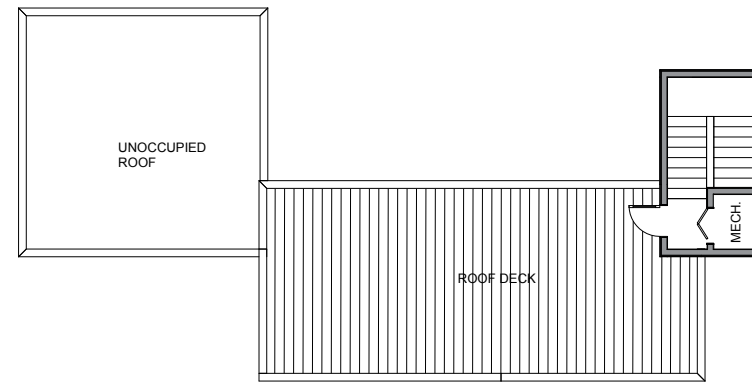

Level 1

Level 2

Level 3

Roof Deck

3419 9th Ave W, Seattle WA 98119
2580 sf | 3 beds | 3.5 baths

Floor plans are provided for illustrative and general informational purposes only. In a continuing effort to improve our products and designs, final construction elevations, square footages, floor plan layouts and/or materials and colors may vary. Buyer to verify all information to their own satisfaction.