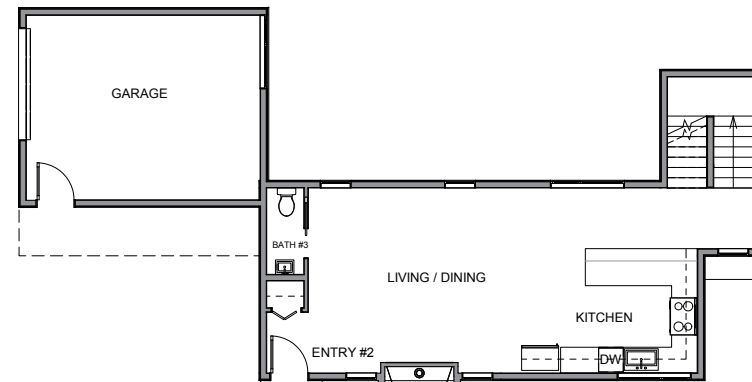

Level 1

Level 2

Level 3

Roof Deck

3419 9th Ave W, Seattle WA 98119
2580 sf | 3 beds | 3.5 baths

Floor plans are provided for illustrative and general informational purposes only. In a continuing effort to improve our products and designs, final construction elevations, square footages, floor plan layouts and/or materials and colors may vary. Buyer to verify all information to their own satisfaction.

Habitat for the Modern Life Form.