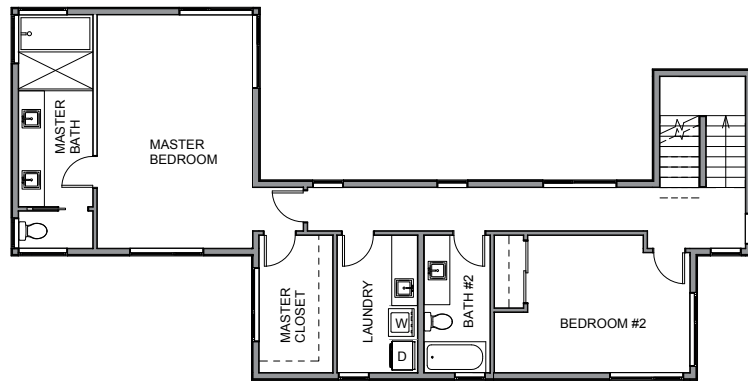

Level 1

Level 2

Level 3

Roof Deck

3419 9th Ave W, Seattle WA 98119
2580 sf | 3 beds | 3.5 baths

Floor plans are provided for illustrative and general informational purposes only. In a continuing effort to improve our products and designs, final construction elevations, square footages, floor plan layouts and/or materials and colors may vary. Buyer to verify all information to their own satisfaction.

Habitat for the Modern Life Form.