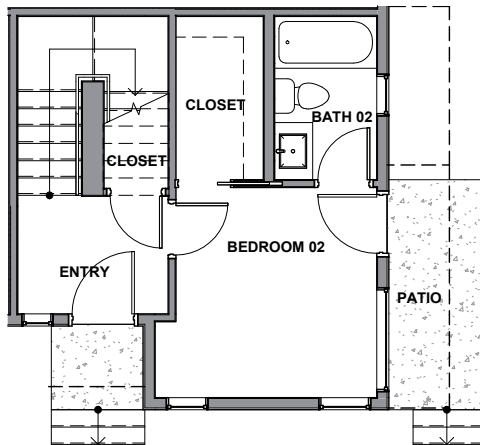

3934A

Level 1

Level 2

Level 3

Rooftop Deck

3934A S Pearl Street, Seattle, WA 98118  
 Approx 1131 SF | 2 Beds | 2.25 Baths

Floor plans are provided for illustrative and general informational purposes only. In a continuing effort to improve our products and designs, final construction elevations, square footages, floor plan layouts and/or materials and colors may vary. Buyer to verify all information to their own satisfaction.

Habitat for the Modern Life Form.