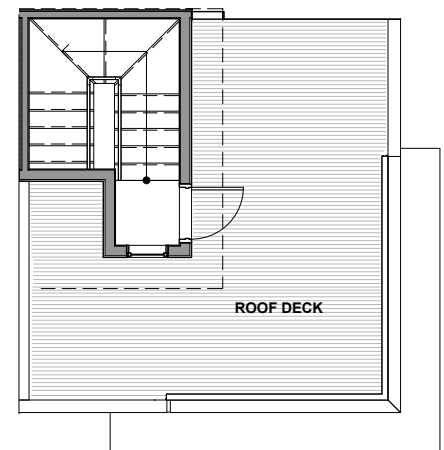

3934A

Level 1

Level 2

Level 3

Rooftop Deck

3934A S Pearl Street, Seattle, WA 98118  
 Approx 1131 SF | 2 Beds | 2.25 Baths

Floor plans are provided for illustrative and general informational purposes only. In a continuing effort to improve our products and designs, final construction elevations, square footages, floor plan layouts and/or materials and colors may vary. Buyer to verify all information to their own satisfaction.

Habitat for the Modern Life Form.