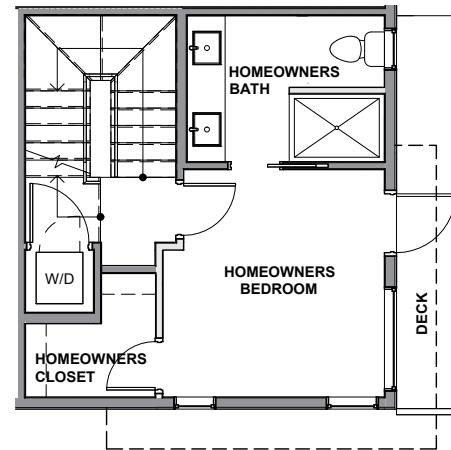

3934A

Level 1

Level 2

Level 3

Rooftop Deck

3934A S Pearl Street, Seattle, WA 98118  
 Approx 1131 SF | 2 Beds | 2.25 Baths

Floor plans are provided for illustrative and general informational purposes only. In a continuing effort to improve our products and designs, final construction elevations, square footages, floor plan layouts and/or materials and colors may vary. Buyer to verify all information to their own satisfaction.

Habitat for the Modern Life Form.