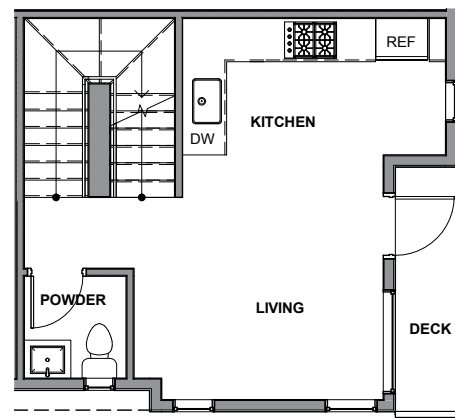

3934A

Level 1

Level 2

Level 3

Rooftop Deck

3934A S Pearl Street, Seattle, WA 98118  
 Approx 1131 SF | 2 Beds | 2.25 Baths

Floor plans are provided for illustrative and general informational purposes only. In a continuing effort to improve our products and designs, final construction elevations, square footages, floor plan layouts and/or materials and colors may vary. Buyer to verify all information to their own satisfaction.

Habitat for the Modern Life Form.