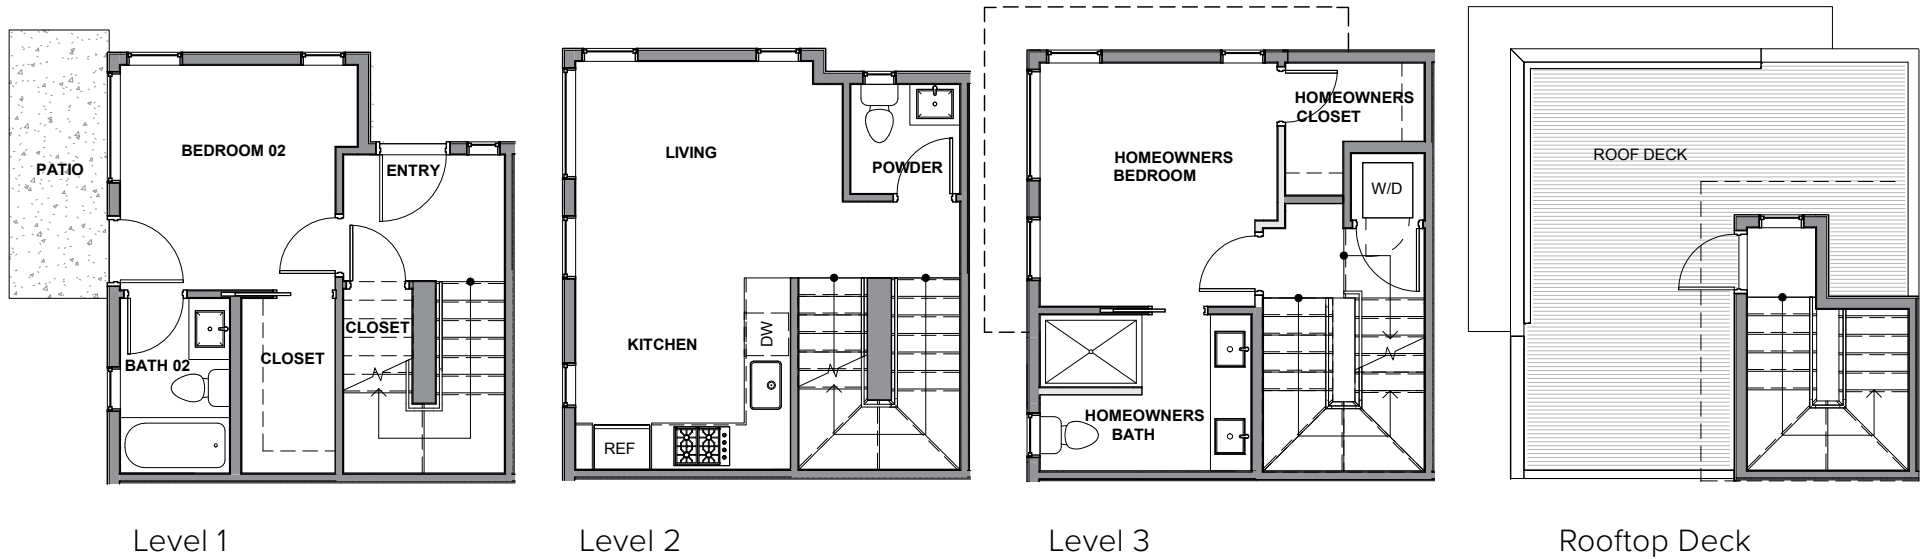

3934C

3934C S Pearl Street, Seattle, WA 98118
 Approx 1108 SF | 2 Beds | 2.25 Baths

Floor plans are provided for illustrative and general informational purposes only. In a continuing effort to improve our products and designs, final construction elevations, square footages, floor plan layouts and/or materials and colors may vary. Buyer to verify all information to their own satisfaction.